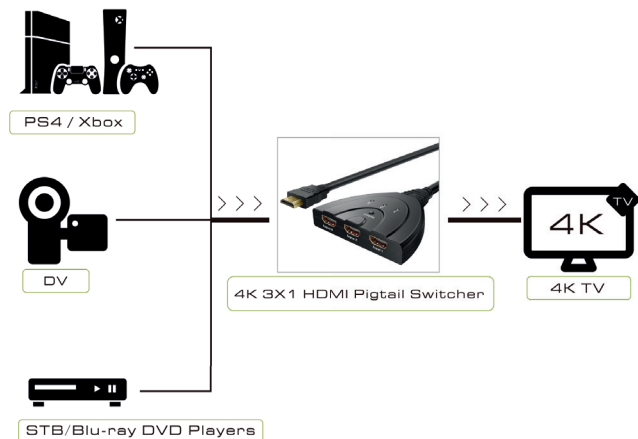

Features

- 50cm HDMI cable output.
- 3D HDMI 1.4A video format support.
- Plug and Play.
- S HDCP 1.4 protocol compliant.
- Support 12-bit Deep Color.
- High performance up to 2.5 Gbps.
- Swappable multiple HDMI output device.
- Maintains high resolution video. HDTV resolutions up to 4kx2k/30hz, computer resolution up to 1920x1080 are easily achieved.
- HDCP compatible.

Connection diagram

Specifications

Signal Inputs/Output

Input Video Signal	0.5-1.0 volts p-p
Input DDC signal	5 volts p-p (TTL)
Maximum Single Link Range	1920x1080, 1080p
HDMI Output Video	Up to 4K x 2K2@30Hz