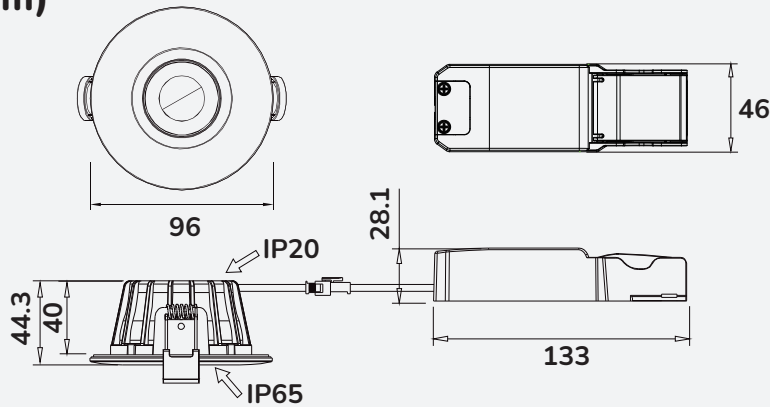

Ellen 230V

Art nr: 480003.480004.480005.480006

llitt

(mm)

LED not replaceable, control gear replaceable by professional

This product contains a light source of energy efficiency class E

For explanation of the symbols, see www.llitt.se