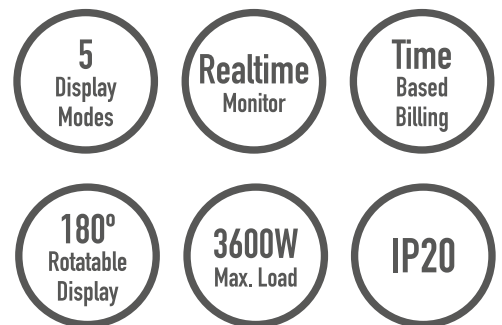

## Energy Cost Meter with Rotatable Display

Art. No.: EM0004

Spot the inefficient electrical equipment in your household with the LogiLink Energy Cost Meter. The display shows the energy and power needed. With inserting your personal power tariff it automatically calculates the cost tariff.

### Features:

- » Large rotatable LCD display is easy to read from any direction
- » Measures power consumption and calculates energy costs
- » Load capacity up to 3600 W that you can easily connect any home device
- » Display power watts, mains voltage, energy consumption and energy costs
- » Programmable power tariffs
- » Data is automatically stored when power failure happens
- » Suitable for a wide range of devices such as computers, gaming consoles, printers, TVs, set-top boxes, routers, and others
- » With safety shutter

## Specification:

Rated Voltage	230 V AC 50 Hz
Maximum Load	16 A, 3600 W
Standby Power Consumption	0.3 W
Type of Plug	Safety plug CEE 7/4
Type of Socket	German socket CEE 7/3
LCD Display	2.2" LCD
Function Buttons	MODE, UP, RESET
Power Display	0.0–9999 W
Voltage Display	0.0–9999 V
Electricity Tariffs Display	0.00–99.99 Cost/kWh
Accumulated Electricity Display	0.00–9999 Cost
Total Energy Consumption Display	0.0–9999 kWh
Rotatable Screen	180°
Protection Class	IP20
Safety Shutter	Yes
Measurement Deviation (Accuracy)	±2 %
Currency Display	€
Operating Temperature	0–40°C
Operating Humidity	20–80% RH (non-condensing)
Product Dimensions	9.1 x 5.8 x 10.9 cm
Weight	0.119 kg
Color	White