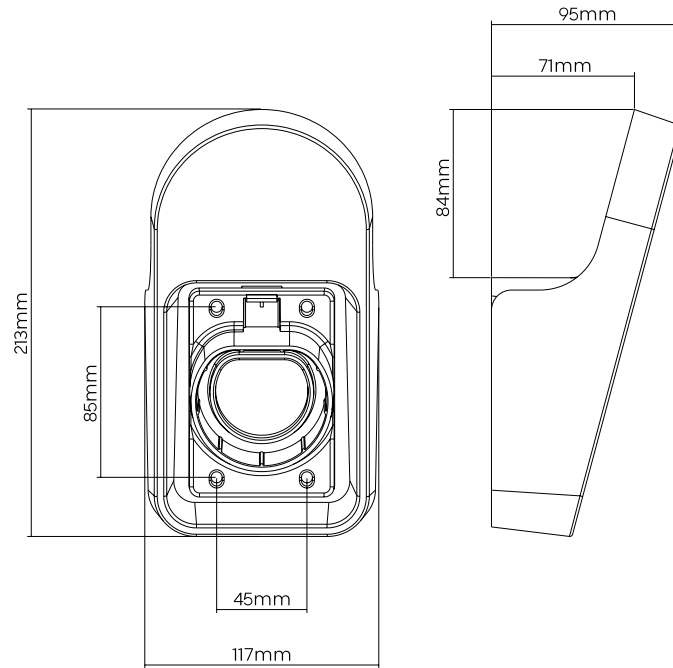

European
Standard

Wall
Mountable

Max.
10 KG

Easy
Installation

EVM0100

4 052792 069730

Made in China

*The specifications and pictures are subject to change without prior notice.
*All trade names referenced are the registered trademarks of their respective owners.

European Standard

Fits all EV nozzle (connectors) and mounts.

Easy Installation

Can be wall-mounted, or install on a EV charging post.

Heavy Duty

Extremely durable and be able to hold up the weight of the EV charging nozzle and cable up to 10 kg.

Specification:

Material	Plastic
Weight Capacity	10 kg
Color	Black
Dimensions	21.3 x 11.7 x 9.5 cm

Package Contents:

- » 1x Universal EV Charging Nozzle and Cable Dock
- » 1x Screw Package
- » 1x User Manual

Package Information:

- » Packing Dimension: 227 x 125 x 78 mm
- » Packing Weight: 0.43 kg
- » Carton Dimension: 520 x 410 x 475 mm
- » Carton Q'ty: 40 pcs
- » Carton Weight: 18 kg

*The specifications and pictures are subject to change without prior notice.
*All trade names referenced are the registered trademarks of their respective owners.