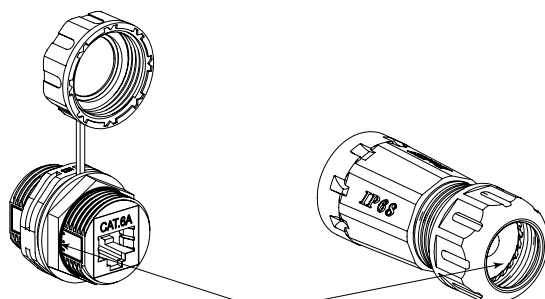

COLOR: ORANGE

www.2direct.de

RoHS
compliant

*The specifications and pictures are subject to change without prior notice.
*All trade names referenced are the registered trademarks of their respective owners.