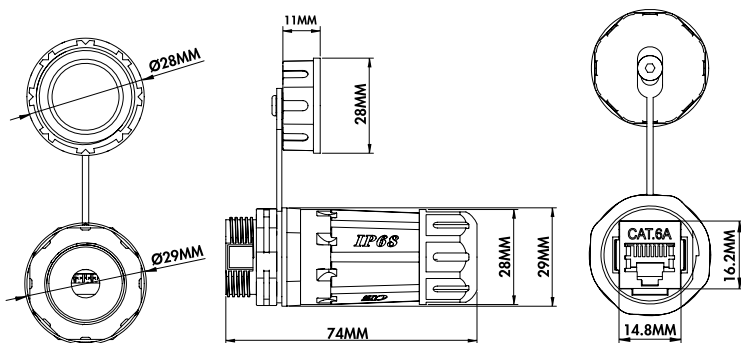

Technical Drawing

Electrical:

1. Voltage Rating: 125 VAC RMS
2. Current Rating: 1.5AMP
3. Contact Resistance: 100 Milliohms max
4. Insulation Resistance: 1000 Megohms min @500 VDC
5. Dielectric Strength: 750 VAC RMS 60HZ, 1 min

Environmental:

1. Storage: -40°-85°
2. Operation: 0°-70°

Mechanical:

1. Housing Material: PA66
2. Insert Material: Flame Retardancy PBT
3. PCB Material: FR-4 T=1.6mm
4. RJ45 Jack Contact: Phosphor Bronze with gold plated 3U
5. RJ45 Jack Life: 750 times min
6. Waterproof Grade: IP68

NP0084

4 052792 060676

Made in China