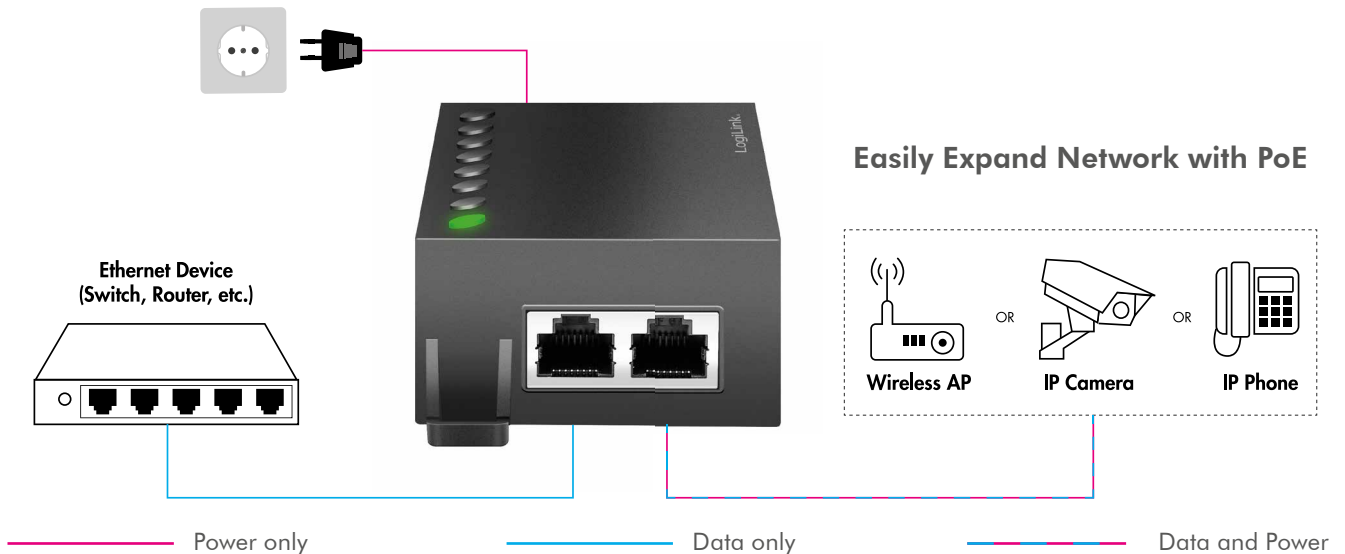

LogiLink®

Gigabit PoE++ Injector, 60 W IEEE802.3bt Type 3

Art. No.: POE007

Up to 60 W power/data connection to a Gigabit PoE device over standard ethernet cable.

Features:

- » Connect your PoE-enabled network device to a non-PoE LAN switch port with full duplex Gigabit speed
- » Automatically detects PoE terminals and supplies inline power
- » Supports IEEE 802.3af/at/bt PoE standard
- » Safe with multiple protections
- » Integrated with power supply
- » Network distance up to 100 m
- » Plug & play, no driver installation required
- » Wall mountable

Fully Compatible with PoE, PoE+ and PoE++ Devices

PoE (802.3af)	Up to 15.4 W	 IP Phones	 IP Camera	 Wireless AP		
PoE+ (802.3at)	Up to 30 W	 IP Video Phones	 VoIP Phone	 Alarm System	 Digital Signage	 Audio System
PoE++ (802.3bt)	Up to 60 W	 PTZ HD IP Cameras	 Smart Lighting	 Laptop Computer	 Information Kiosk	 Access Control

Specification:

Solution	IP8002
Standard	IEEE802.3af, IEEE802.3at, IEEE802.3bt, IEEE802.3 10Base-T, IEEE802.3u 100Base-TX, IEEE802.3ab 1000Base-T
Interface	1x RJ45 jack (LAN port), 1x RJ45 jack (PoE port)
Input	230 V AC 50/60 Hz 1 A
Voltage Range (at PSE)	54 V
Maximum Power Delivery by PSE	60 W
Power Pin Assignment	1/2 (-), 3/6 (+), 4/5 (+), 7/8 (-)
LED Indicator	Green LED: AC power input; Blue LED: Power + data output
Working Distance	Up to 100 m
Protections	Over-current, over-voltage, overload and anti-interference
Housing Material	ABS
Operating Temperature	0–40°C
Operating Humidity	10–90% RH (non-condensing)
Color	Black
Dimensions	13.8 x 6.3 x 3.4 cm
Weight	200 g
Cable Length	1.5 m