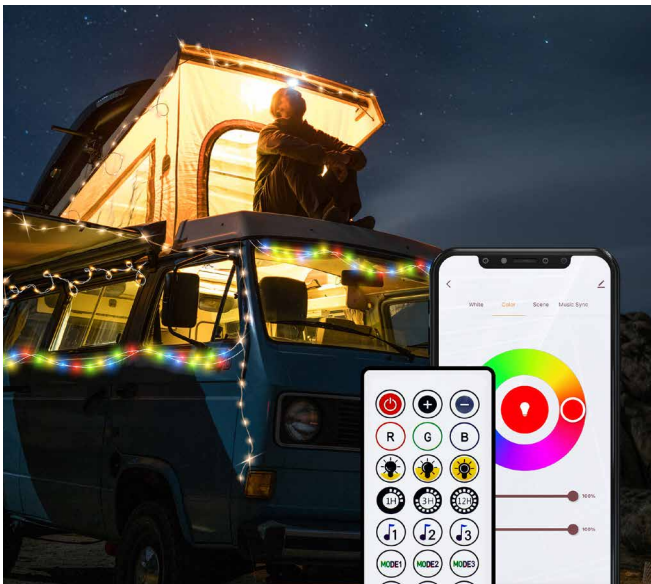

App Remote Control

Wi-Fi Smart RGB String Light can be controlled through your existing Wi-Fi network via the free *Smart Life* or *Megos Smart Home* app.

Smart Life

Megos Smart Home

Download the free APP from the App Store or Google Play store.

Wi-Fi
2.4 GHz

5 m

String Light

RGB
Multicolor

Remote
Control

Cuttable

IP65

Schedule
& Timer

Schedule Unique Lightings

Preset brightness and color modes to fit your activity or interior.

Remote Control from Anywhere

Control your lighting with light control nearby; or with your phone via the app when you're away.

Works with Amazon Alexa and Google Home

Manage your lights through voice control to make your life effortless.

Specifications:

Wireless Standard	IEEE 802.11b/g/n
Wireless Technology	Wi-Fi
Wireless Frequency Range	2,412–2,472 MHz
Max. Transmission Power	31.333 mW
Max. Transmit Antenna Gain	2 dBi
Input Voltage	DC 5 V
Energy Consumption per 1000 Hours	0.52 kWh
Max. Power Consumption	0.52 W
Cuttable	Yes
Mount	Surface mounted
Standby Power	0.5 W
LED Module	SMD 3240
Light Color	RGB multicolor
Number of LEDs Per Meter	10
Rated Luminous Flux	33 lm
Power By	DC 5 V USB
USB Cable Length	1 m
Device Power Input Connection	DC 5.5 x 2.1 mm
Operation Distance (In Open Area)	Up to 45 m
Rated Lifetime of Lamp	25000 hours
Operating Temperature	-20–45°C
Operating Humidity	20–85% RH (non-condensing)
Protection Class	IP65
Material	Copper
String Light Length	5 m
Weight	124 g
System Requirements	Android 5 or above / iOS 11 or above