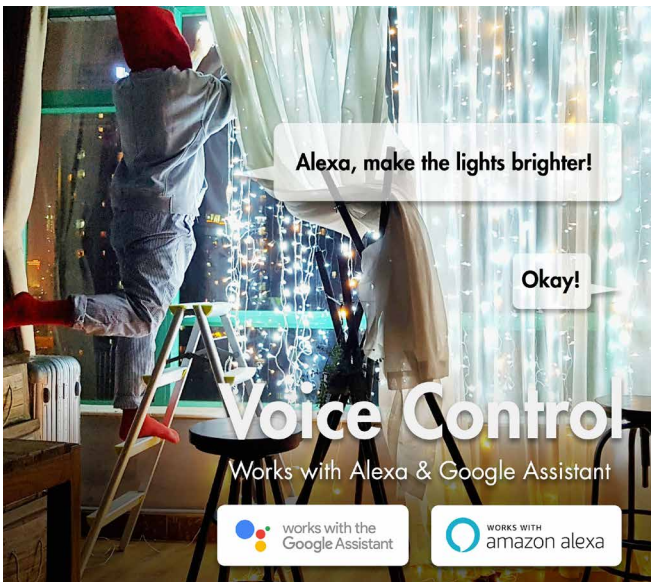

LogiLink®

Wi-Fi Smart RGB String Light with Remote Control

Art. No.: SH0130

Build Your Smart Home

Make your decoration even more glamorous with unlimited color combinations via free smartphone app using Wi-Fi connection.

App Remote Control

Wi-Fi Smart RGB String Light can be controlled through your existing Wi-Fi network via the free *Smart Life* or *Megos Smart Home* app.

Smart Life

Megos Smart Home

Download the free APP from the App Store or Google Play store.

Wi-Fi
2.4 GHz

5 m

String Light

RGB
Multicolor

Remote
Control

Cuttable

IP65

Schedule
& Timer

Schedule Unique Lightings

Preset brightness and color modes to fit your activity or interior.

Remote Control from Anywhere

Control your lighting with light control nearby; or with your phone via the app when you're away.