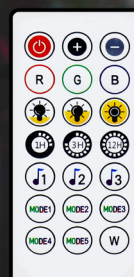

LogiLink®

Wi-Fi Smart RGB String Light with Remote Control

Art. No.: SH0130

Build Your Smart Home

Make your decoration even more glamorous with unlimited color combinations via free smartphone app using Wi-Fi connection.

App Remote Control

Wi-Fi Smart RGB String Light can be controlled through your existing Wi-Fi network via the free *Smart Life* or *Megos Smart Home* app.

Smart Life

Megos Smart Home

Download the free APP from the App Store or Google Play store.

Wi-Fi
2.4 GHz

5 m

String Light

RGB
Multicolor

Remote
Control

Cuttable

IP65

Schedule
& Timer

Works with Amazon Alexa and Google Home

Manage your lights through voice control to make your life effortless.

Specifications:

Wireless Standard	IEEE 802.11b/g/n
Wireless Technology	Wi-Fi
Wireless Frequency Range	2,412–2,472 MHz
Max. Transmission Power	31.333 mW
Max. Transmit Antenna Gain	2 dBi
Input Voltage	DC 5 V
Energy Consumption per 1000 Hours	0.52 kWh
Max. Power Consumption	0.52 W
Cuttable	Yes
Mount	Surface mounted
Standby Power	0.5 W
LED Module	SMD 3240
Light Color	RGB multicolor
Number of LEDs Per Meter	10
Rated Luminous Flux	33 lm
Power By	DC 5 V USB
USB Cable Length	1 m
Device Power Input Connection	DC 5.5 x 2.1 mm
Operation Distance (In Open Area)	Up to 45 m
Rated Lifetime of Lamp	25000 hours
Operating Temperature	-20–45°C
Operating Humidity	20–85% RH (non-condensing)
Protection Class	IP65
Material	Copper
String Light Length	5 m
Weight	124 g
System Requirements	Android 5 or above / iOS 11 or above