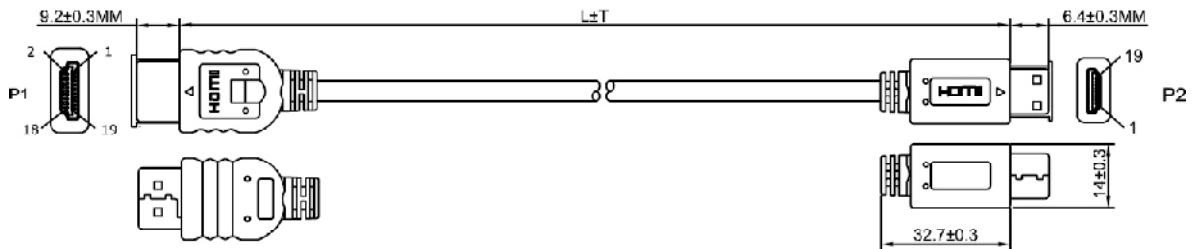

Specification:

- HDMI type A male to Mini HDMI type C male cable
- Connector: Gold Plated
- Color: Black
- OD: 6.0MM
- HDMI M 19P Solder Type, Insulation: Black, Shell Gold Plated
- Mini HDMI M 19P Solder Type, Insulation: Black, Shell Gold Plated
- Cable:
 - CH0021-24: (30AWG*IPR+AL)*4C+(30AWG*IPR+EAM)*IC+30AWG*4C+EA
 - CH0025: (28AWG*IPR+AL)*4C+(30AWG*IPR+EAM)*IC+30AWG*4C+EA

Electrical Test:

1. 100% Test (Open, Short, Mis Wire)
2. Contact Resistance: 3 ohm max.
3. Insulation Resistance: 10M ohm min.
4. Hi-Pot Test: DC 300V/10ms

Pin Assignment

Packaging Information:

Model Name	L	T	Packing Weight	Q'ty	Carton Dimension	Carton Weight	EAN Code
CH0021	100cm	15mm	0.057kg	140pcs	500x320x210 mm	9.0kgs	4260113573273
CH0022	150cm	20mm	0.075kg	100pcs	500x320x210 mm	8.5kgs	4260113573280
CH0023	200cm	30mm	0.091kg	80pcs	500x320x210 mm	8.3Kgs	4260113573297
CH0024	300cm	40mm	0.139kg	60pcs	500x320x210 mm	8.8kgs	4260113573303
CH0025	500cm	50mm	0.213kg	40pcs	500x320x210 mm	9.5kgs	4260113573310