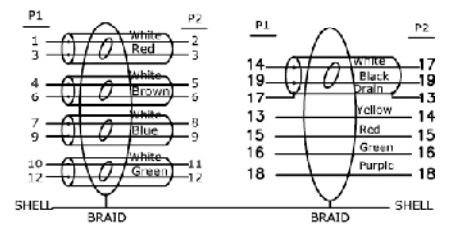

Art No. CH0021 to CH0025

HDMI to Mini HDMI Cable

The optimized HDMI cable is specially designed for the latest HDMI version. The HDMI Ethernet Channel technology consolidates video, audio, and data streams into a single HDMI cable, and enables high-speed networking at up to 100 Mb/sec. Audio Return Channel allows an HDMI-connected TV with a built-in tuner to send audio data "upstream" to a surround audio system. Imaging 3D via HDMI and support all HDTV formats including 480p, 720p, 1080i, 1080p and 4K (4096 x 2160). In addition to RGB color and x.v.Color, it supports for three additional color spaces (sYCC60, Adobe RGB, and Adobe YCC601), enabling to deliver better accurate color on an HDTV.

Specification:

- HDMI type A male to Mini HDMI type C male cable
- Connector: Gold Plated
- Color: Black
- OD: 6.0MM
- HDMI M 19P Solder Type, Insulation: Black, Shell Gold Plated
- Mini HDMI M 19P Solder Type, Insulation: Black, Shell Gold Plated
- Cable:
 - CH0021-24: (30AWG*IPR+AL)*4C+(30AWG*IPR+EAM)*IC+30AWG*4C+EA
 - CH0025: (28AWG*IPR+AL)*4C+(30AWG*IPR+EAM)*IC+30AWG*4C+EA

* The specifications and pictures are subject to change without notice.
*All trade names referenced are the registered network of their respective owners.

RoHS
compliant

Art No. CH0021 to CH0025

HDMI to Mini HDMI Cable

Electrical Test:

1. 100% Test (Open, Short, Mis Wire)
2. Contact Resistance: 3 ohm max.
3. Insulation Resistance: 10M ohm min.
4. Hi-Pot Test: DC 300V/10ms

Pin Assignment

Packaging Information:

Model Name	L	T	Packing Weight	Q'ty	Carton Dimension	Carton Weight	EAN Code
CH0021	100cm	15mm	0.057kg	140pcs	500x320x210 mm	9.0kgs	4260113573273
CH0022	150cm	20mm	0.075kg	100pcs	500x320x210 mm	8.5kgs	4260113573280
CH0023	200cm	30mm	0.091kg	80pcs	500x320x210 mm	8.3Kgs	4260113573297
CH0024	300cm	40mm	0.139kg	60pcs	500x320x210 mm	8.8kgs	4260113573303
CH0025	500cm	50mm	0.213kg	40pcs	500x320x210 mm	9.5kgs	4260113573310