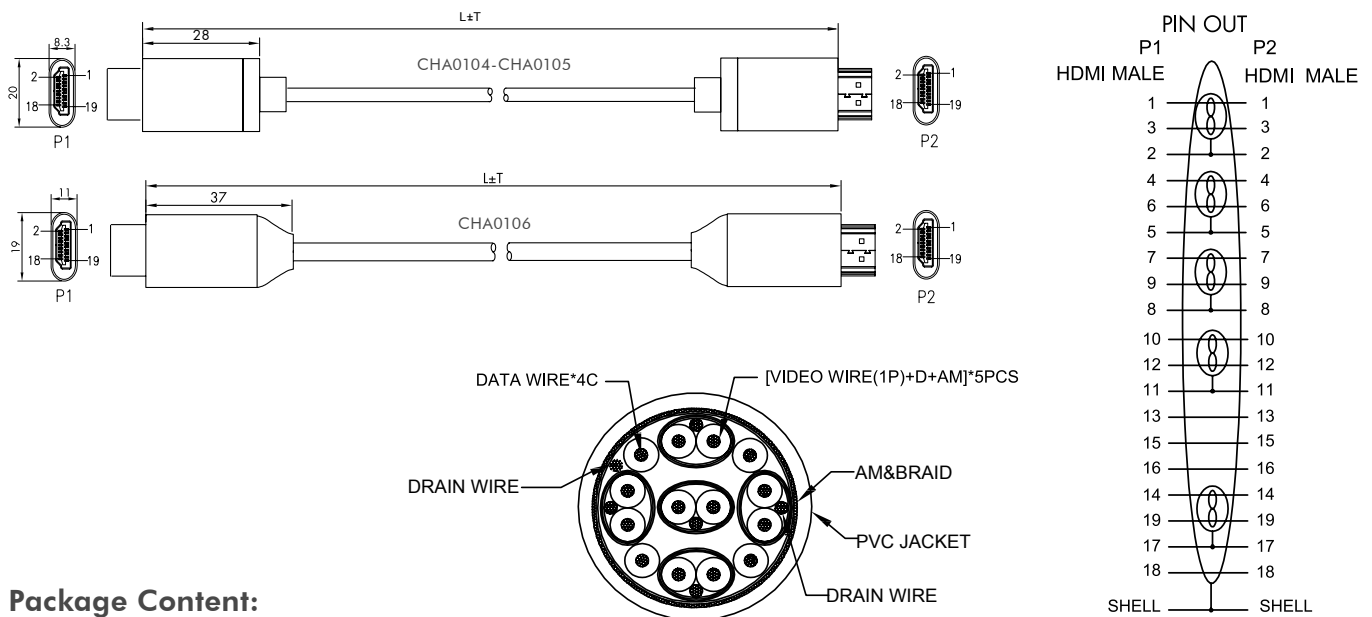

## 8K HDMI™ Connection Cable

HDMI male to HDMI male

Art. No.: **CHA0104**  
**CHA0105**  
**CHA0106**

### Specifications:

Connection 1	HDMI-A 19pin, male
Connection 2	HDMI-A 19pin, male
Connector Material	Gold-Plated
Max. Resolution	8K@60 Hz
Supported Bandwidth	48 Gbps
Color	Black/Grey