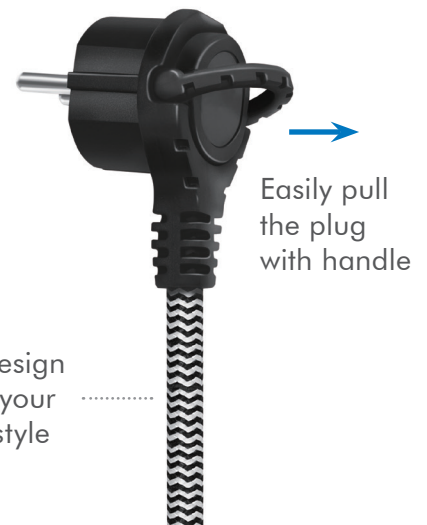

LogiLink®

3-Way Braided Power Strip

Art. No.: LPS261

Multiple outlets with braided design for your home appliances through a single power strip. Safe and stylish perfect for home or office use.

Power: 250V/16A,
max. 3680 Watt

Cable Specification:
H05VV-F 3G 1.5 mm²

3 x safety sockets
(German type, CEE 7/3)

Braided design
matching your
personal style

Cable
Length
1.5m

IP20

with
Safety
Shutter

RoHS
compliant

*The specifications and pictures are subject to change without prior notice.
*All trade names referenced are the registered trademarks of their respective owners.

LogiLink®

3-Way Braided Power Strip

Art. No.: LPS261

Features:

- » 3-way socket strip with 45° inserts - perfect for earthed contact plugs, angled plugs, European and contour plugs
- » Multiple sockets with safety shutter made of highly break-resistant polycarbonate allows you to conveniently switch up to 3 different devices
- » Comes with a 1.5m cable (H05VV-F 3G1.5mm²); serves as an ideal power source for indoor use
- » Durable and stylish with a braided design that resists tangling

Package Content:

- » 1 x 3-Way Braided Power Strip

Package Information:

- » Packing Dimension: mm
- » Packing Weight: kg
- » Carton Dimension: mm
- » Carton Q'ty: pcs
- » Carton Weight: kg

Warning

- *Do not plug in a row.
- *Indoor use only.