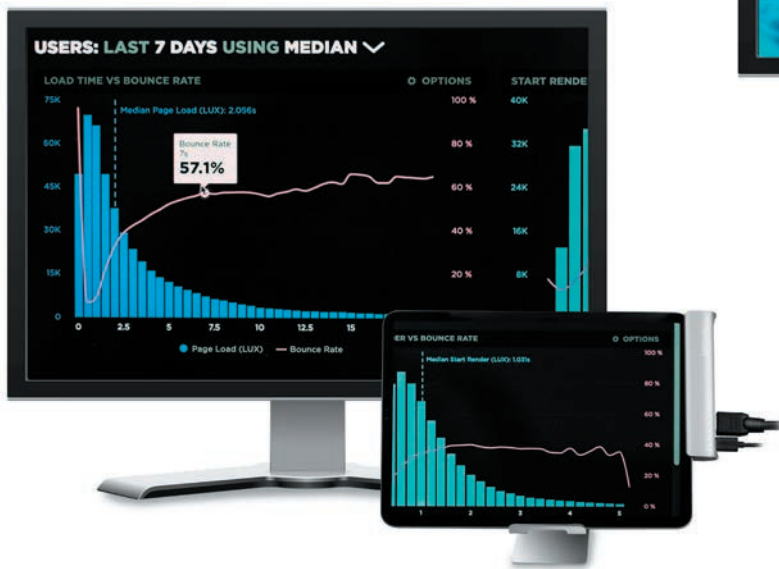

5 Gbps
Data Transfer

Dual USB 3.0 Ports

Conveniently give you extra ports to connect your peripherals and quick data transfer speeds up to 5 Gbps.

Crystal Clear Video Output

Supports mirroring and extension screen to experience crystal clear UHD 4K@60 Hz video on compatible monitors for brilliant high-resolution display.