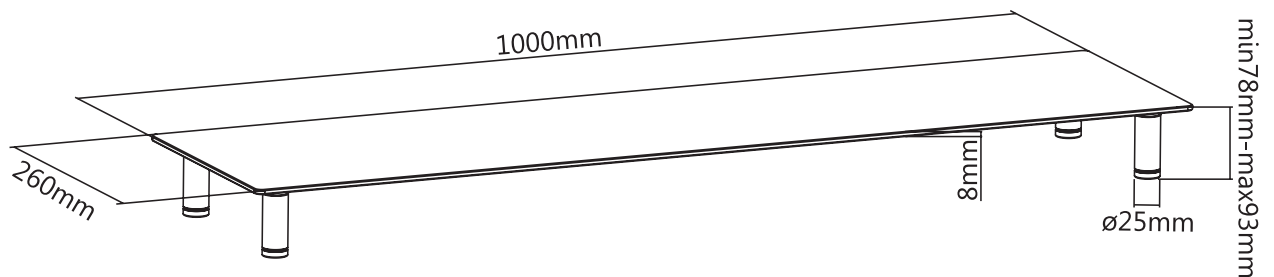

LogiLink®

Tabletop Monitor Riser For Laptop and Monitor

Art. No.: BP0060

Ideal for maximizing the available work area in a cramped workstation.

Features:

- » Durable product with maximum capacity of 20kg
- » Raise monitor to a more comfortable viewing position
- » Provides storage space for desk items
- » Easy to install
- » Dimension: 1000 x 260 x 93mm, glass thickness: 8mm

2

Specification:

Screen Size	13"-32"
Rated Load	20KG (44lbs)
Glass Thickness	8mm
Height Range	78-93mm
Product Dimensions	1000 x 260 x 93mm

Package Contents:

- » 1 x Tabletop Monitor Riser
- » 1 x Screw Package

Package Informations:

- » Packing Dimension: 1040 x 276 x 38mm
- » Packing Weight: kg
- » Carton Dimension: 1055 x 290 x 135mm
- » Carton Q'ty: 3pcs
- » Carton Weight: 18.2kg

* The specifications and pictures are subject to change without notice.
*All trade names referenced are the registered namework of their respective owners.