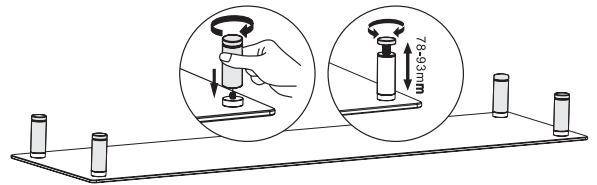

LogiLink®

Tabletop Monitor Riser For Laptop and Monitor

Art. No.: BP0060

Ideal for maximizing the available work area in a cramped workstation.

Features:

- » Durable product with maximum capacity of 20kg
- » Raise monitor to a more comfortable viewing position
- » Provides storage space for desk items
- » Easy to install
- » Dimension: 1000 x 260 x 93mm, glass thickness: 8mm

BP0060

4 052792 049039

Made in China

Best Connectivity

LogiLink®

Tabletop Monitor Riser For Laptop and Monitor

Art. No.: BP0060

1

2

Specification:

Screen Size	13"-32"
Rated Load	20KG (44lbs)
Glass Thickness	8mm
Height Range	78-93mm
Product Dimensions	1000 x 260 x 93mm

Package Contents:

- » 1 x Tabletop Monitor Riser
- » 1 x Screw Package

Package Informations:

- » Packing Dimension: 1040 x 276 x 38mm
- » Packing Weight: kg
- » Carton Dimension: 1055 x 290 x 135mm
- » Carton Q'ty: 3pcs
- » Carton Weight: 18.2kg

* The specifications and pictures are subject to change without notice.
*All trade names referenced are the registered namework of their respective owners.