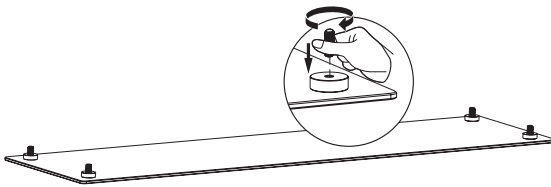

LogiLink®

Tabletop Monitor Riser For Laptop and Monitor

Art. No.: BP0060

Ideal for maximizing the available work area in a cramped workstation.

Features:

- » Durable product with maximum capacity of 20kg
- » Raise monitor to a more comfortable viewing position
- » Provides storage space for desk items
- » Easy to install
- » Dimension: 1000 x 260 x 93mm, glass thickness: 8mm

BP0060

4 052792 049039

Made in China

Best Connectivity

LogiLink®

Tabletop Monitor Riser For Laptop and Monitor

Art. No.: BP0060

1

2

Specification:

Screen Size	13"-32"
Rated Load	20KG (44lbs)
Glass Thickness	8mm
Height Range	78-93mm
Product Dimensions	1000 x 260 x 93mm

Package Contents:

- » 1 x Tabletop Monitor Riser
- » 1 x Screw Package