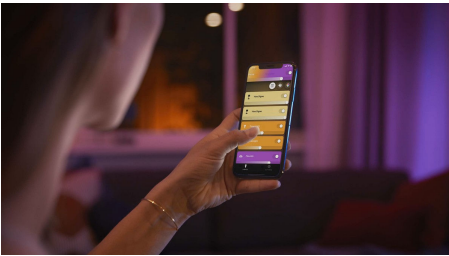

Easy smart lighting

Effortlessly set the mood in any room of your home with the unconventional, compact Philips Hue Bloom. Simply plug in to a plug socket and use the Bloom to cast colourful light as a standalone lamp or add it to your existing Hue system as an accent light. Add a Hue Bridge to unlock the full suite of features.

Limitless possibilities

- A plug-and-play accent lamp

Easy smart lighting

- Control up to 10 lights with the Bluetooth app
- Control lights with your voice*
- Create a personalised experience with colourful smart light
- Set the right mood with warm to cool white light
- Get the perfect light recipes for your daily activities
- Unlock full suite of smart light features with Hue Bridge

Highlights

A plug-and-play accent lamp

The Philips Hue Bloom is a small, versatile smart lamp that casts light in any of millions of colors. The Bloom's easy plug-and-play design lets you place the lamp anywhere: place it on a table to wash the walls with beautiful light, set it on your nightstand for a gentle nightlight or position it near your TV to enhance your entertainment with light.

Control up to 10 lights with the Bluetooth app

With the Hue Bluetooth app, you can control your Hue smart lights in a single room of your home. Add up to 10 smart lights and control them all with just the touch of a button on your mobile device.