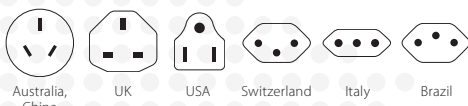

Compatibility (Input)

Compatibility (Output)