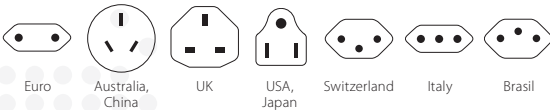

World to Europe USB C20PD

PD
POWER DELIVERY
FAST CHARGE

Country Travel Adapter & Ultra Fast
USB C PD Charger combined in one

The Schuko socket standard is used in more than 90 destinations around the world. Our SKROSS® Country Travel Adapter World to Europe USB C20PD provides travellers with safe, reliable and easy connections when connecting 2-pole and 3-pole devices, whilst also enabling ultra fast PD charging of one USB device via USB C output at the same time.

Suitable for

Compatibility (Input)

Compatibility (Output)

Product Category

- Country Travel Adapter: World Input with USB C

Technical Specifications

- Designed in Switzerland
- Suitable for equipment with earthed & unearthed plugs (2- & 3-pole) and USB devices
- Input plugs: Euro, Australia/China, UK, USA/Japan, Switzerland, Italy, Brasil
- Output plugs: Europa (Schuko)
- Input voltage: 100 V – 250 V, 50/60 Hz
- Max. load: 16 A

Weight

- Adapter: 105 g
- Adapter + packaging: 127 g

Dimensions

- Adapter: W 64 mm H 60 mm D 85 mm
- Adapter + packaging: W 103 mm H 82 mm D 66 mm

Packaging Unit

- Master retail: 20
- Dimensions master retail: W 215 mm H 180 mm D 350 mm
- Pallet: 1400 pcs

Standard Colour

- White

*not suitable for Schuko devices

Description	Article-No.	EAN-Code	Made in Thailand
World to Europe USB C20PD, retail, white	1.500290	7640166327417	