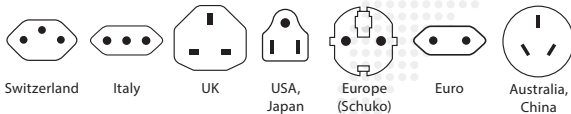

Combo – World to India 2 IN 1 SOLUTION

The Combo Country Adapters from SKROSS are the ideal solution for travellers from all over the world, who prefer a specific travel destination, but are also visiting Europe (Schuko) regularly. Ideal for hotels and conference centers that want to provide their guests the possibility of connecting their devices for the duration of their stay.

With the Country Adapter **Combo – World to India** devices from more than 150 countries are applicable in India and Europe (Schuko). It safely supports even power-hungry devices like laptop and hairdryer.

Compatibility

Input

Output

Specifications

- Designed in Switzerland
- Suitable for equipment with earthed & unearthed plugs (2- & 3-pole)
- Receptacles for: Switzerland, Italy, Australia/China, UK, USA/Japan, Europe (Schuko & 2-pole Euro)
- Output plugs: India, Europe (Schuko)
- Input voltage: 100V – 250V
- Max. load: 5A
- Power rating: e.g. 100V – 500W / 250V – 1250W