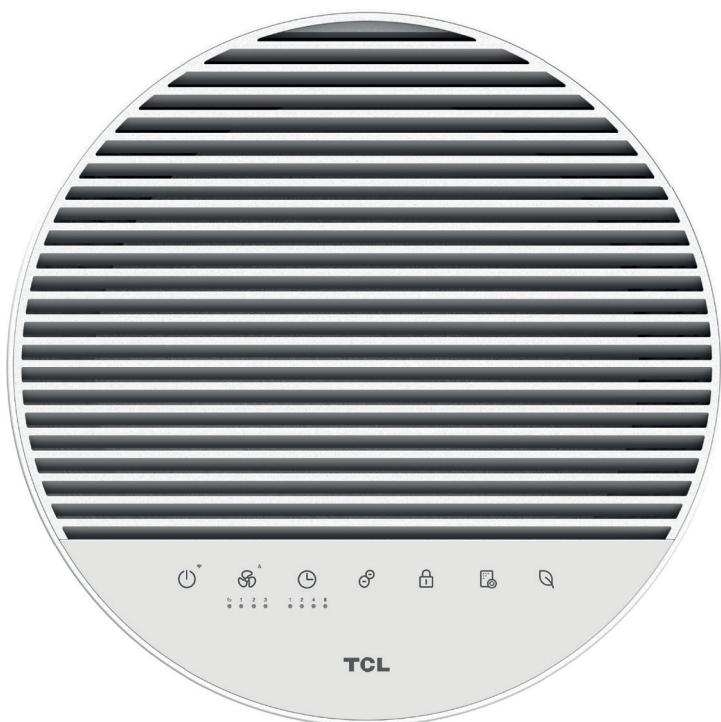

TCL

breeva

AIR PURIFIER

Breeva A2WW

Hymn to Air's Freshness!

H13 True HEPA filter Plus Anion

Auto mode based on realtime air quality

360° Air Circulation Purifying

Smart control with Wi-Fi

Ultra Silent in Sleep Mode

2-in-1 Air Purifier and Humidifier

TCL**breeva****AIR PURIFIER****Breeva A2WW**

H13 TRUE HEPA filter
(optional accessories for purchase)

Humidifier Cotton
(optional accessories for purchase)

**GENERAL SPECIFICATIONS**

CADR (m3/h)	200
Coverage area	24 m ²

CONVENIENCE

Noise Level (dBA)	26 (min) - 58 (max)
Speed Setting	4
Humidification	Support, Humidifier Cotton
Anion	yes
UV-C	-
Sensor	IR Dust Sensor, VOC Sensor
Control	Touch button, TCL Home App
Indicator	Filter replacement alert & reset, Air Quality Indicator
Mode	Sleep mode, Timer, Auto, Display OFF, Panel Lock
Works with Alexa / Google Assistant	yes
Filtration system	Pre-filter, H13 HEPA, Activated Carbon
Ambient Light	-

CONNECTIVITY

WiFi	Built-in b/g/n 2.4Ghz MIMO
-------------	----------------------------

DESIGN

Color	White
--------------	-------

POWER & INFORMATION DATA

Power supply	220-240V~50Hz
Power consumption (standby)	0,5 W