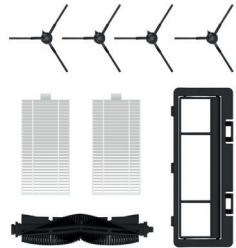

Replacement Kit
(optional accessories for purchase)

**CONVENIENCE**

| | |
|-------------------------------------|--------------------------|
| Navigation type | LDS |
| Suction power | 2700Pa |
| Suction power level | Quiet/Standard/Turbo/Max |
| Dust box volume | 500ml |
| Max run time | 180Min |
| Climbing threshold | 20mm |
| Control method | TCL Home App |
| Timer | - |
| Works with Alexa / Google Assistant | yes |
| Clean mode | Auto/Room/Area/Pin-n-Go |
| Filter | HEPA Filter (Washable) |
| Side brush # | 1 |
| Noise level | 65dB |
| Self-recharge | yes |
| Schedule cleaning | yes |
| Anti-drop sensor | yes |
| Wall sensor | yes |
| Anti-collision sensor | yes |
| Dustbin detecting | yes |
| Floating roller brush | yes |
| Multiple map management | yes |
| Carpet boost | yes |
| Resume cleaning | yes |
| No-go zone | App virtual wall |
| Leak-proof dust box | yes |
| UV-C sterilization | yes |
| Auto-Empty dustbin | yes |