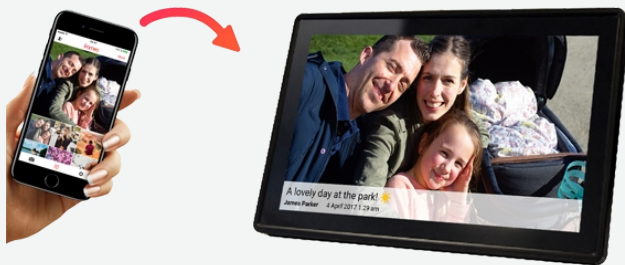

Denver PFF-1160HBLACK

- Smart 11.6" digital Wi-Fi photoframe with FULL HD IPS touchscreen
- Preinstalled FRAMEO software that enables you to make personal photo frame functions
- Download app to your smartphone, and then push photos & video through to the FRAMEO photoframe - This is perfect if you give the Frameo to a family member etc.
- Frameo is a new type of social media based on photos - Have hundreds of friends pushing pictures & video directly to your photoframe.
- Send your family or friends the newest pictures/videos from Christmas, when you are on vacations etc.
- Add text to the pictures
- FRAMEO photoframe gives photosharing a new and much more personal touch
- The owner of the FRAMEO photoframe are in control. You decide who shall be able to send you pictures/videos, you can invite friends, family etc.
- 11.6" FULL HD IPS touchscreen with 1080P resolution: 1920x1080
- Dual band Wi-Fi - 2.4 & 5GHz
- Octo core CPU for extra smooth performance
- Set time for rotation of pictures between 10 seconds & 30 mins.
- Timer function to make the FRAMEO photoframe turn off automatically at night. You can e.g. set it to be off between 23.00 and 08.00
- Add and delete FRAMEO friends directly from the touchscreen
- 8GB memory - you can save thousands of pictures directly onto the FRAMEO photoframe

-  Highlights
11.6", FULL HD IPS touchscreen, Dual band Wi-Fi (2.4 & 5GHz), MicroSD, social photomedia
-  Power
100-240V~50-60Hz/5V~2A adaptor
-  Memory
8GB internal storage + MicroSD card slot for importing pictures from MicroSD card
-  CPU Speed
Octo core CPU
-  Storage
8GB internal storage + MicroSD card slot for importing pictures from MicroSD card