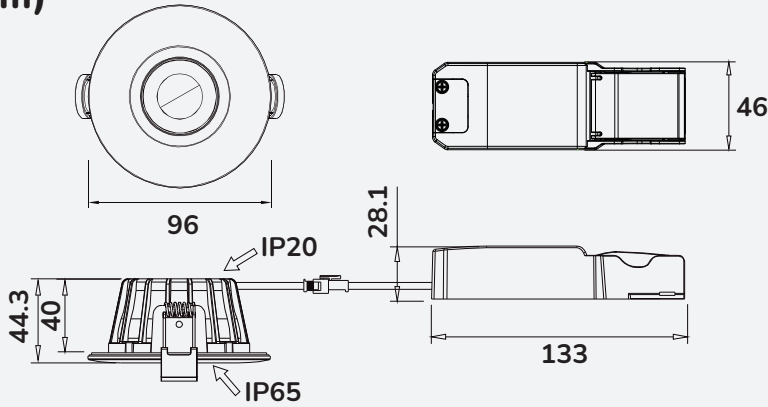

Lisa 230V

Art nr: 480059.480060.480061.480062

llitt

(mm)

LED not replaceable, control gear replaceable by professional

This product contains a light source of energy efficiency class E

For explanation of the symbols, see www.llitt.se