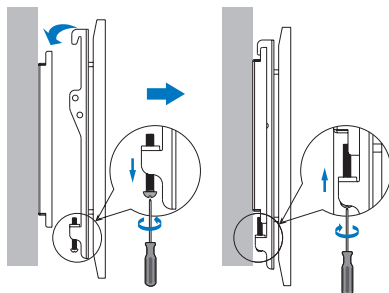

LogiLink®

Low Profile TV Wall Mount for 23"-42" TV

Art. No.: BP0034

Ultra slim easy installation design, compatible with VESA standard max. 200x200mm.

Features:

- » Super strong mounting brackets: Durable product with maximum capacity of 35kg
- » Ultra Slim just 20.5mm from the wall
- » Compatible with VESA 50x50mm, 75x75mm, 100x100mm, 200x100mm, 200x200mm
- » Easy to install
- » Fit for 23-42 inch LED LCD plasma TV, PC Monitor screens

Install the wall plate to the solid wall

Install the wall mount to back of the TV

Apply the TV with wall mount to the wall plate

RoHS
compliant

* The specifications and pictures are subject to change without notice.
* All trade names referenced are the registered trademark of their respective owners.

Screen Size	23"-42"
Rated Load	35kg/77lbs
VESA	50x50, 75x75, 100x100, 200x100, 200x200
Distance to the wall	20.5mm
Product Size	265 x 222 x 20.5mm

Package Contents:

- » 1 x TV Wall Mount
- » 1 x Screw Package