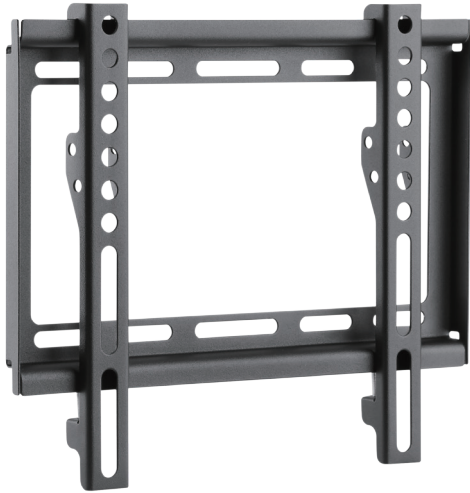

LogiLink®

Low Profile TV Wall Mount for 23"-42" TV

Art. No.: BP0034

Ultra slim easy installation design, compatible with VESA standard max. 200x200mm.

Features:

- » Super strong mounting brackets: Durable product with maximum capacity of 35kg
- » Ultra Slim just 20.5mm from the wall
- » Compatible with VESA 50x50mm, 75x75mm, 100x100mm, 200x100mm, 200x200mm
- » Easy to install
- » Fit for 23-42 inch LED LCD plasma TV, PC Monitor screens

Install the wall plate to the solid wall

Install the wall mount to back of the TV

Apply the TV with wall mount to the wall plate

RoHS
compliant

* The specifications and pictures are subject to change without notice.
* All trade names referenced are the registered trademark of their respective owners.

BP0034

4 052792 046328

Made in China

Best Connectivity

LogiLink®

Low Profile TV Wall Mount
for 23"-42" TV

Art. No.: BP0034

Specification:

Screen Size	23"-42"
Rated Load	35kg/77lbs
VESA	50x50, 75x75, 100x100, 200x100, 200x200
Distance to the wall	20.5mm
Product Size	265 x 222 x 20.5mm

Package Contents:

- » 1 x TV Wall Mount
- » 1 x Screw Package