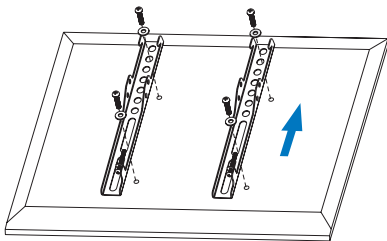

LogiLink®

Low Profile TV Wall Mount for 23"-42" TV

Art. No.: BP0034

Ultra slim easy installation design, compatible with VESA standard max. 200x200mm.

Features:

- » Super strong mounting brackets: Durable product with maximum capacity of 35kg
- » Ultra Slim just 20.5mm from the wall
- » Compatible with VESA 50x50mm, 75x75mm, 100x100mm, 200x100mm, 200x200mm
- » Easy to install
- » Fit for 23-42 inch LED LCD plasma TV, PC Monitor screens

Install the wall plate to the solid wall

Install the wall mount to back of the TV

Apply the TV with wall mount to the wall plate

RoHS
compliant

* The specifications and pictures are subject to change without notice.
* All trade names referenced are the registered trademark of their respective owners.

Screen Size	23"-42"
Rated Load	35kg/77lbs
VESA	50x50, 75x75, 100x100, 200x100, 200x200
Distance to the wall	20.5mm
Product Size	265 x 222 x 20.5mm

Package Contents:

- » 1 x TV Wall Mount
- » 1 x Screw Package

Package Informations:

- » Packing Dimension: 270 x 175 x 25mm
- » Packing Weight: kg
- » Carton Dimension: mm
- » Carton Q'ty: pcs
- » Carton Weight: kg

- ⚠ Please find out the weight and mounting hole distance of your TV before selecting a suitable mount.
- ⚠ Please download the user manual online at: <http://www.2direct.de/media/other/M-BP0034.pdf>