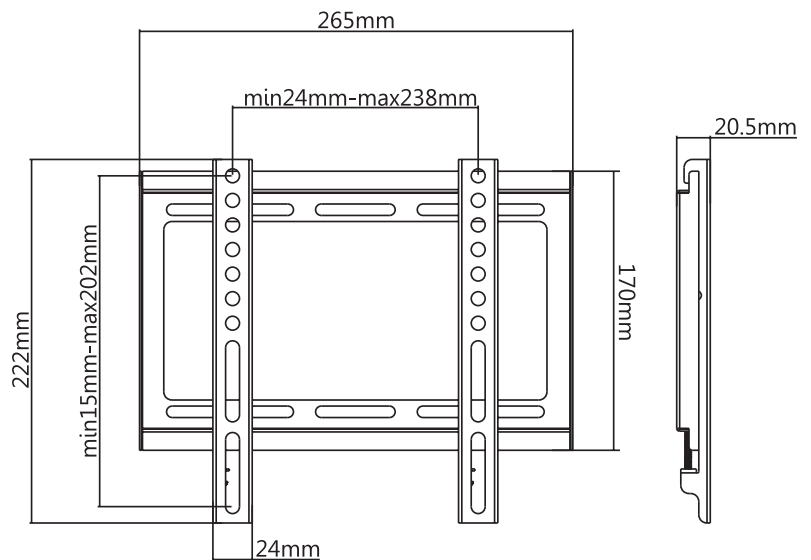

LogiLink®

Low Profile TV Wall Mount for 23"-42" TV

Art. No.: BP0034

Ultra slim easy installation design, compatible with VESA standard max. 200x200mm.

Features:

- » Super strong mounting brackets: Durable product with maximum capacity of 35kg
- » Ultra Slim just 20.5mm from the wall
- » Compatible with VESA 50x50mm, 75x75mm, 100x100mm, 200x100mm, 200x200mm
- » Easy to install
- » Fit for 23-42 inch LED LCD plasma TV, PC Monitor screens

Install the wall plate to the solid wall

Install the wall mount to back of the TV

Apply the TV with wall mount to the wall plate

RoHS
compliant

* The specifications and pictures are subject to change without notice.
* All trade names referenced are the registered trademark of their respective owners.

Screen Size	23"-42"
Rated Load	35kg/77lbs
VESA	50x50, 75x75, 100x100, 200x100, 200x200
Distance to the wall	20.5mm
Product Size	265 x 222 x 20.5mm

Package Contents:

- » 1 x TV Wall Mount
- » 1 x Screw Package

Package Informations:

- » Packing Dimension: 270 x 175 x 25mm
- » Packing Weight: kg
- » Carton Dimension: mm
- » Carton Q'ty: pcs
- » Carton Weight: kg

- ⚠ Please find out the weight and mounting hole distance of your TV before selecting a suitable mount.
- ⚠ Please download the user manual online at: <http://www.2direct.de/media/other/M-BP0034.pdf>