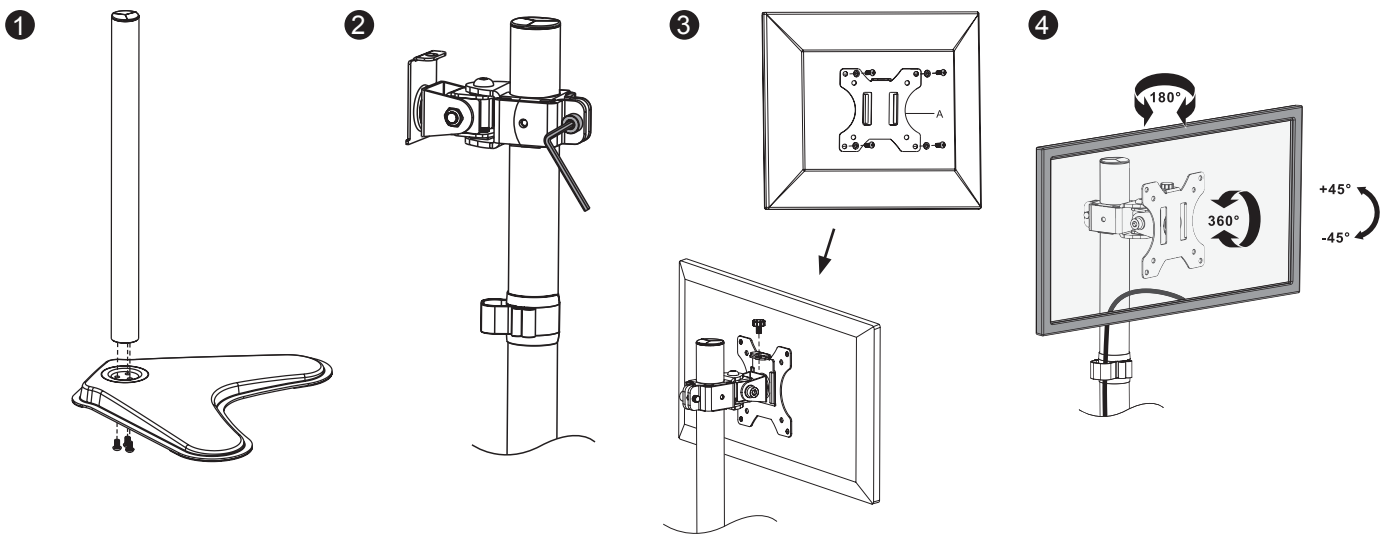

LogiLink®

Monitor Desk Stand

for 13"-32" Flat & Curved Monitor

Art. No.: BP0044

Features:

- » Super strong mounting brackets: Solid-reinforced Cold Steel, durable product with maximum capacity of 8kg
- » Maximum arm extension length is 88mm, Tilt capacity: 45°~-45°, Swivel capacity: 90°~-90° and Rotation capacity: 180°~-180°
- » Compatible with VESA 75x75mm, 100x100mm
- » Clamp and grommet mount included
- » Easy to install
- » Fit for 13-32 inch LCD Monitor

* The specifications and pictures are subject to change without notice.
* All trade names referenced are the registered trademark of their respective owners.

Made in China

Best Connectivity

LogiLink®

Monitor Desk Stand for 13"-32" Flat & Curved Monitor

Art. No.: BP0044

Specification:

Screen Size	13"-32"
Rated Load	8kg/17.6lbs
VESA	75x75, 100x100
Arm Extend	88mm
Tilt	45° ~-45°
Swivel	90°~-90°
Rotate	180°~-180°
Product Size	390 x 280 x 465mm

Fits
13"-32"
Monitor

VESA
Max.
100x100mm

**Arm
Extend**
88mm

rated
8kg/
17.6lbs

ROTATION
-180° ~ 180°

TILT
45° ~ -45°

SWIVEL
90° ~ -90°

Package Contents:

- » 1 x Monitor Desk Stand
- » 1 x Screw Package
- » 1 x User Manual