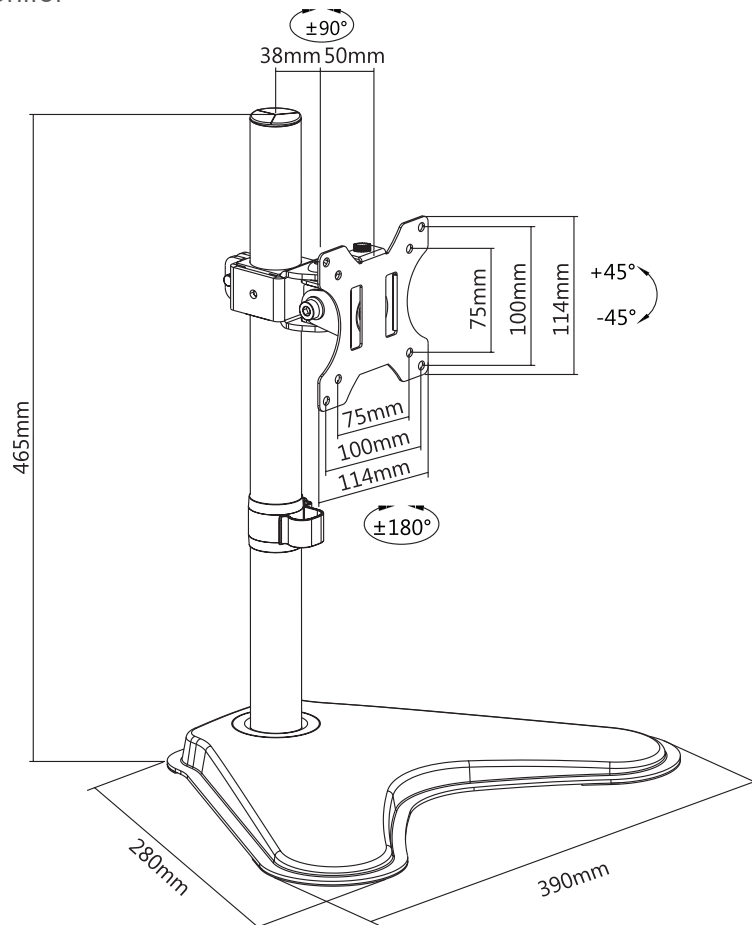

LogiLink®

Monitor Desk Stand

for 13"-32" Flat & Curved Monitor

Art. No.: BP0044

Features:

- » Super strong mounting brackets: Solid-reinforced Cold Steel, durable product with maximum capacity of 8kg
- » Maximum arm extension length is 88mm, Tilt capacity: 45°~-45°, Swivel capacity: 90°~-90° and Rotation capacity: 180°~-180°
- » Compatible with VESA 75x75mm, 100x100mm
- » Clamp and grommet mount included
- » Easy to install
- » Fit for 13-32 inch LCD Monitor

Art. No.: BP0044

Specification:

Screen Size	13"-32"
Rated Load	8kg/17.6lbs
VESA	75x75, 100x100
Arm Extend	88mm
Tilt	45° ~-45°
Swivel	90°~-90°
Rotate	180°~-180°
Product Size	390 x 280 x 465mm

Fits
13"-32"
Monitor

VESA
Max.
100x100mm

**Arm
Extend**
88mm

rated
8kg/
17.6lbs

ROTATION
-180° ~ 180°

TILT
45° ~ -45°

SWIVEL
90° ~ -90°

Package Contents:

- » 1 x Monitor Desk Stand
- » 1 x Screw Package
- » 1 x User Manual

Package Informations:

- » Packing Dimension: 448 x 300 x 90mm
- » Packing Weight: kg
- » Carton Dimension: mm
- » Carton Q'ty: 1pcs
- » Carton Weight: kg

RoHS
compliant

* The specifications and pictures are subject to change without notice.
* All trade names referenced are the registered trademark of their respective owners.