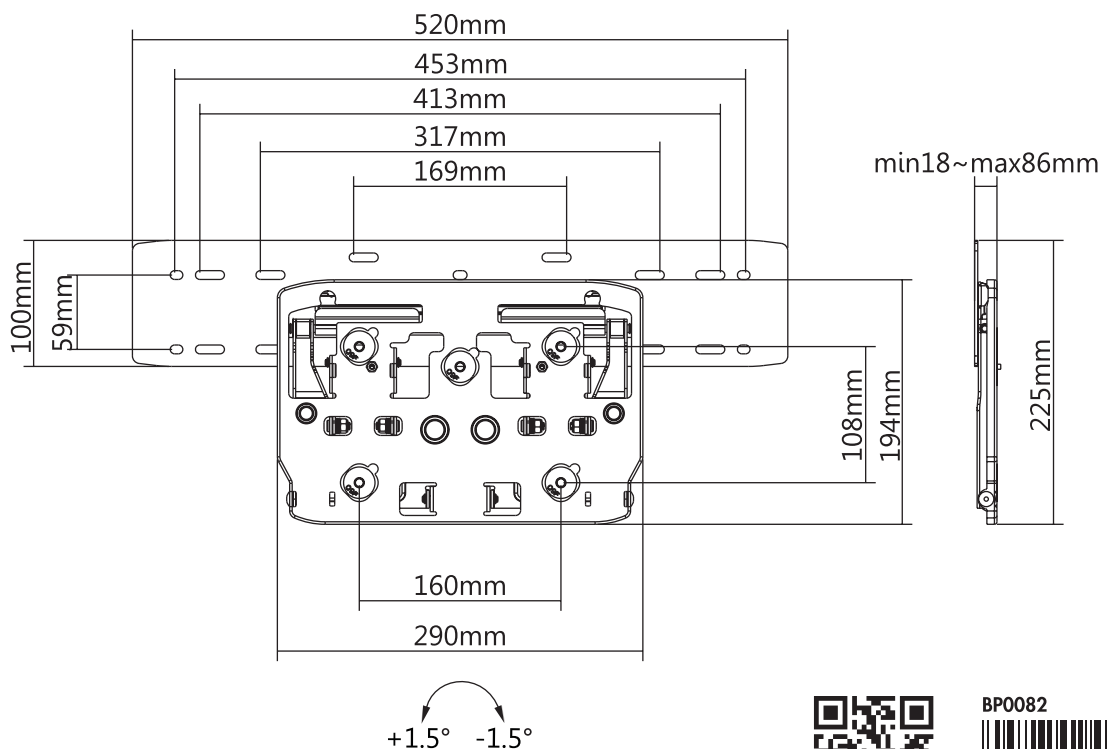

LogiLink®

Tilt TV Wall Mount For 75" SAMSUNG® QLED TV

Art. No.: BP0082

Specification:

Screen Size	75" SAMSUNG® QLED TV
Weight Capacity	50 kg
VESA	160x108 mm
Profile	18–86 mm
Screen Level	-1.5°/+1.5°
Material	Steel and plastic
Compatible SAMSUNG® QLED TV	Q7F/Q7FN/Q8C/Q9F/Q9FN/Q85R/Q90R/Q900R/Q950R/Q900
Color	Black
Product Size	86x520x225 mm

Technical Drawing:

* The specifications and pictures are subject to change without notice.
* All trade names referenced are the registered namework of their respective owners.

Made in China

Best Connectivity

LogiLink®

Tilt TV Wall Mount For 75" SAMSUNG® QLED TV

Art. No.: BP0082

Package Content:

- » 1x TV Wall Mount
- » 1x Screw Package
- » 1x User Manual

Package Information:

- » Packing Dimension: 565x205x60 mm
- » Packing Weight: 2.23 kg
- » Carton Dimension: 580x430x265 mm
- » Carton Q'ty: 8 pcs
- » Carton Weight: 19.3 kg