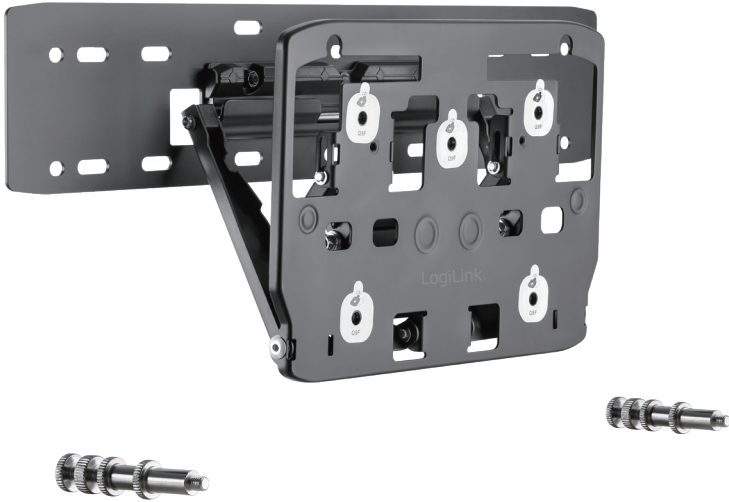

LogiLink®

Tilt TV Wall Mount
For 75" SAMSUNG® QLED TV

Art. No.: BP0082

Mount and secure large QLED TV on wall while maintaining the minimalist appearance of your TV.

Micro Gap Design

Gains more space and adds a modern look to your house.

Made in China

Best Connectivity

LogiLink®

Tilt TV Wall Mount

For 75" SAMSUNG® QLED TV

Art. No.: BP0082

Various Positions for Profile Adjustment

Allow TV to be viewed comfortably.

* The specifications and pictures are subject to change without notice.
* All trade names referenced are the registered namework of their respective owners.

BP0082

4 052792 055474

Made in China

Best Connectivity

LogiLink®

Tilt TV Wall Mount For 75" SAMSUNG® QLED TV

Art. No.: BP0082

Specification:

Screen Size	75" SAMSUNG® QLED TV
Weight Capacity	50 kg
VESA	160x108 mm
Profile	18–86 mm
Screen Level	-1.5°/+1.5°
Material	Steel and plastic
Compatible SAMSUNG® QLED TV	Q7F/Q7FN/Q8C/Q9F/Q9FN/Q85R/Q90R/Q900R/Q950R/Q900
Color	Black
Product Size	86x520x225 mm