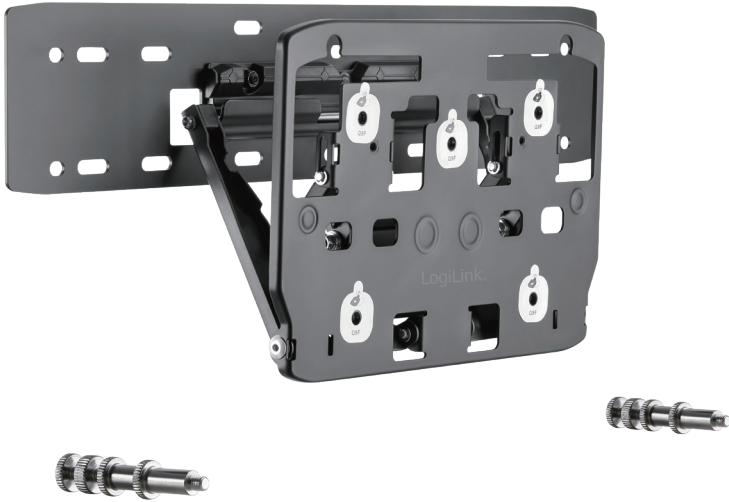

LogiLink®

Tilt TV Wall Mount For 75" SAMSUNG® QLED TV

Art. No.: BP0082