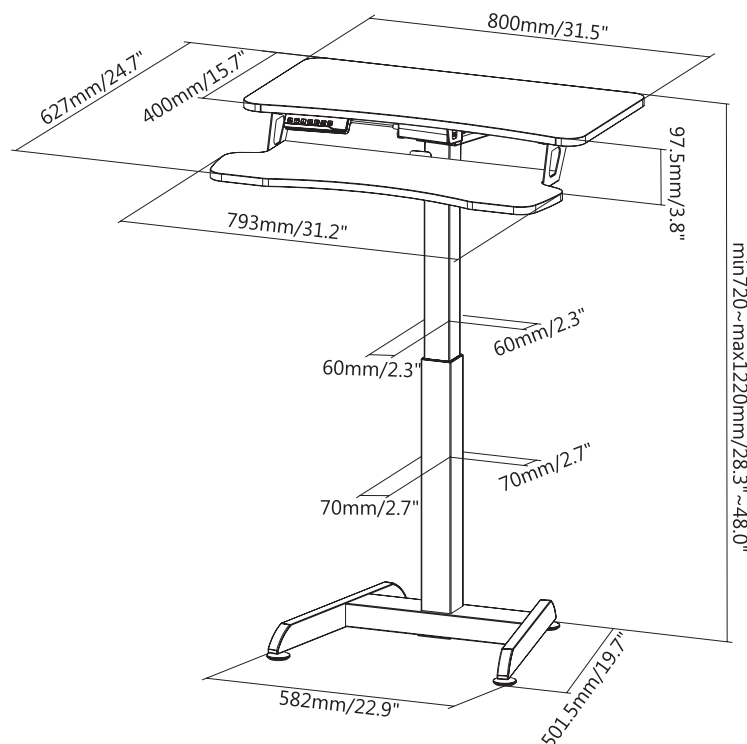

Technical Drawing:

RoHS
compliant

*The specifications and pictures are subject to change without prior notice.
*All trade names referenced are the registered trademarks of their respective owners.

EO0014

Made in China

Best Connectivity