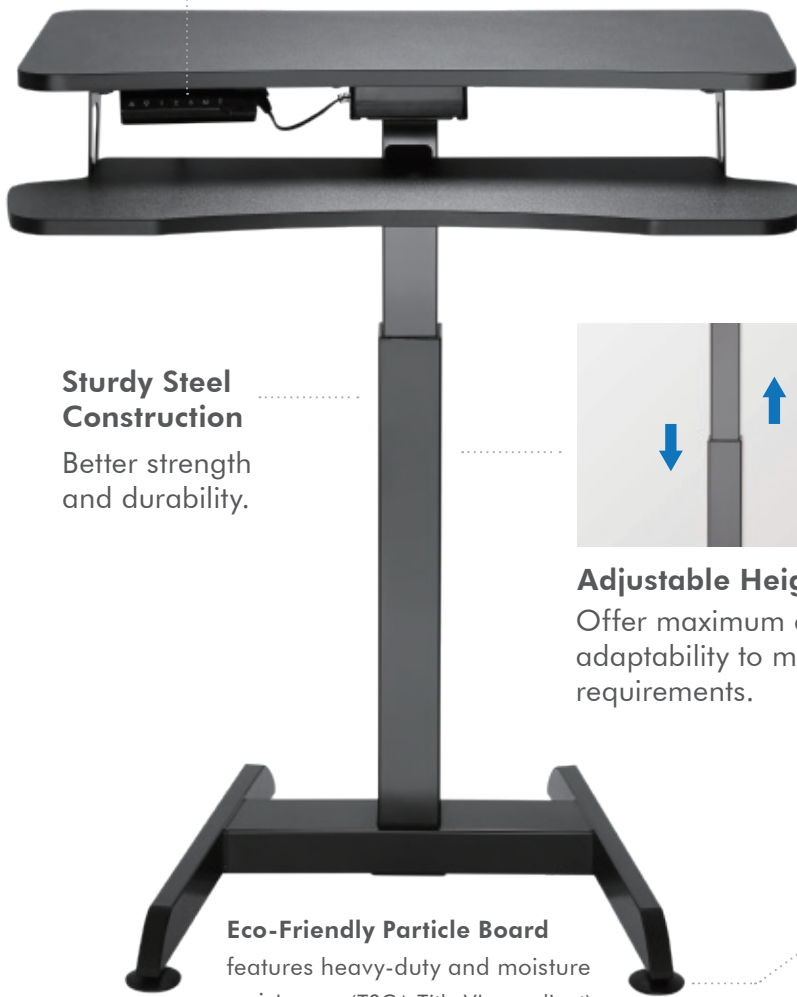

LogiLink®

Electric Height Adjustable Workstation with Keyboard Tray

Art. No.: EO0014

Upgrading your monitors, keyboard, mouse, and other equipment to a comfortable viewing height with the versatile workstation. Ideal for office or small space!

*The specifications and pictures are subject to change without prior notice.
*All trade names referenced are the registered trademarks of their respective owners.

Made in China

LogiLink®

Electric Height Adjustable Workstation with Keyboard Tray

Art. No.: EO0014

Controller

Make height adjustment effortlessly.

Sturdy Steel Construction

Better strength and durability.

Adjustable Height

Offer maximum comfort and adaptability to multiple requirements.

Keyboard Tray

LogiLink®

Electric Height Adjustable Workstation with Keyboard Tray

Art. No.: EO0014

Specification:

Power Input	100-240V
Keyboard Weight Capacity	3kg
Material	Particle Board & Melamine, Steel, Plastic
Height Range	720-1220mm
Worksurface Size	800 x 400mm
Power Cord Length	3m
Product Size	800 x 627 x 720mm
Color	Black