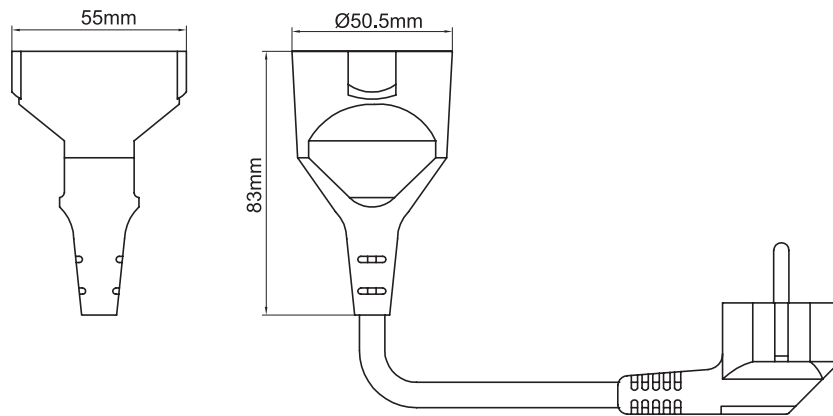

LogiLink®

Extension Cable, 3m

Art. No.: LPS101

Extension Cable from LogiLink angled safety plug to safety socket straight. With built-in parental controls.

Features:

- » Angled safety plug to straight safety jack
- » With safety shutter
- » Power: 250V/16A, 50Hz, Max. 3500 Watt
- » Cable Spec.: H05VV-F 3G 1.5 mm²
- » Cable Length: 3m
- » IP20

Max.
3500W

250V
16A

Cable
Length
3m

IP20

with
Safety
Shutter

Package Contents:

- » 1 x Extension Cable

Package Informations:

- » Packing Dimension: 137 x 292 x 58mm
- » Packing Weight: 0.44kg
- » Carton Dimension: 430 x 235 x 195mm
- » Carton Q'ty: 20pcs
- » Carton Weight: 12.5kg

LPS101

4 052792 002744

Made in China

RoHS
compliant