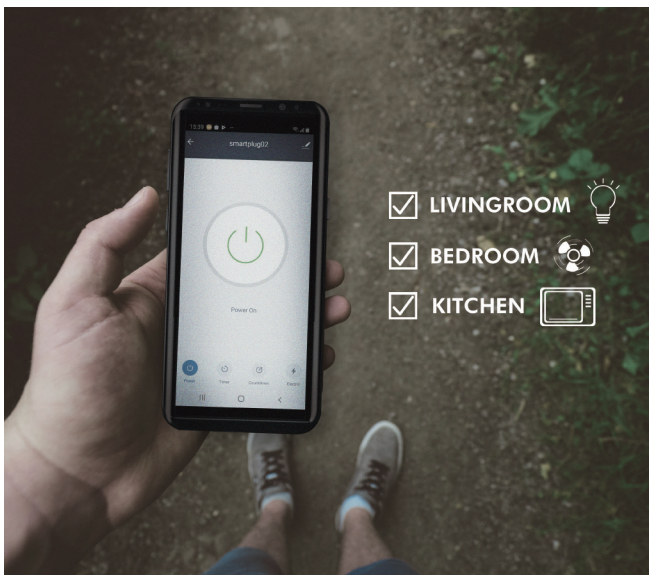

Made in China

Best Connectivity

LogiLink®

Wireless Smart Plug

Art. No.: PA0199
PA0200

Control Your Appliances from Anywhere

Turn on/off connected appliances wherever you are through your smartphone at any time.

Works with Amazon Alexa and Google Home

Manage your home devices through voice control to make your life effortless.

Best Connectivity

RoHS
compliant

⚠ Do not plug in a row ⚠ Only operate within the limits of the rated load