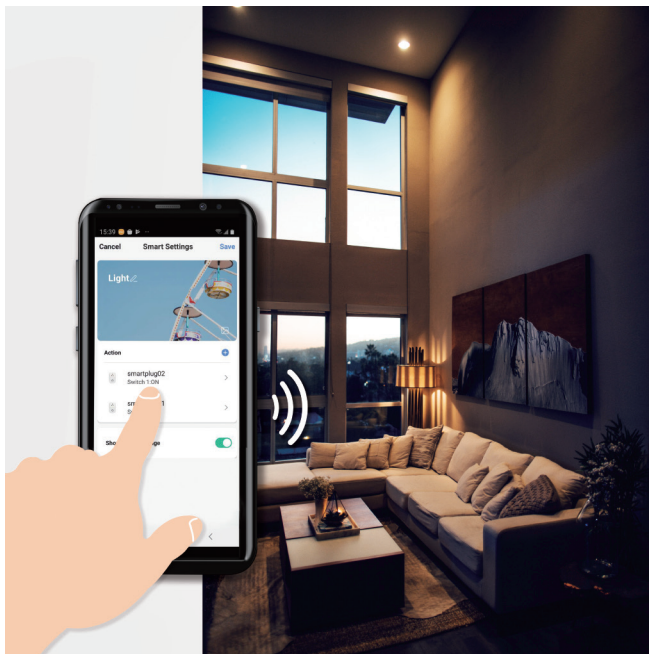

Works with Amazon Alexa and Google Home

Manage your home devices through voice control to make your life effortless.

Best Connectivity

RoHS
compliant

⚠ Do not plug in a row ⚠ Only operate within the limits of the rated load

Art. No.: PA0199
PA0200

A Single Tap is All it Takes

Use the grouping function in the App to control 2 Smart Plugs with a single tap.

Specifications:

Voltage	220-240V AC 50Hz
Max Load Current	10A
Network	802.11b/g/n
Wireless Frequency	2.412~2.484GHz
Max Radio Transmit power	18dBm
Antenna Gain	1dBi
Operating Humidity	10%~90%
Working Temperature	-10°C~40°C
System Requirement	Android 4.4.2 and above / iOS 8 and above
Product Dimension	Ø52.5 x 82mm
Product Weight	85g