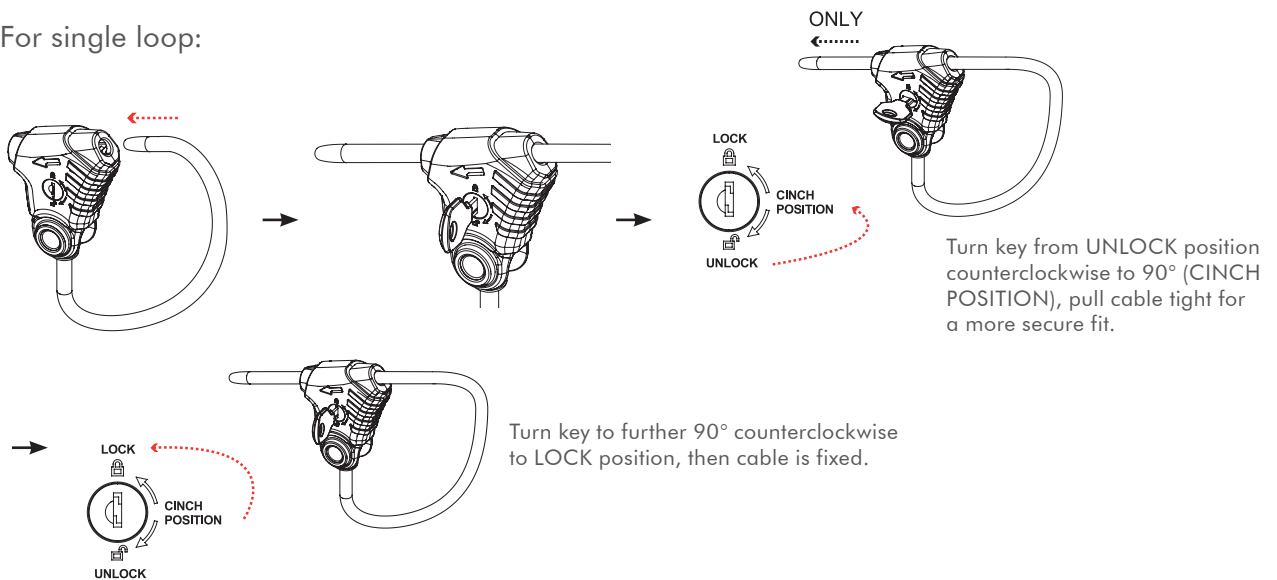

Features:

- » 2-meter adjustable cables for application flexibility
- » Durably designed locking mechanism fixes the cable tightly at any position
- » Cable is made from braided steel for strength and flexibility
- » Rust-resistant lock and vinyl-coated cable provide superior weather and scratch resistance
- » Can use "Single Loop" to lock one solid item, or use "Double Loop" to lock 2 objects at one
- » Cable size: Ø10mm/L2000mm
- » Lock spec.: W79.1 x D38 x H102.6mm

Made in Taiwan

Best Connectivity

LogiLink®

Adjustable Cable Lock

Art. No.: SC0220

How to Use:

For single loop:

For double loop:

* The specifications and pictures are subject to change without notice.
*All trade names referenced are the registered trademark of their respective owners.

Made in Taiwan

Best Connectivity

LogiLink®

Adjustable Cable Lock

Art. No.: SC0220

2-meter
Adjustable
Cables

Single
Loop
to Lock

Double
Loop
to Lock

Rust-
resistant
Lock

Scratch
Resistance

Package Contents:

- » 1 x Adjustable Cable Lock
- » 2 x Keys