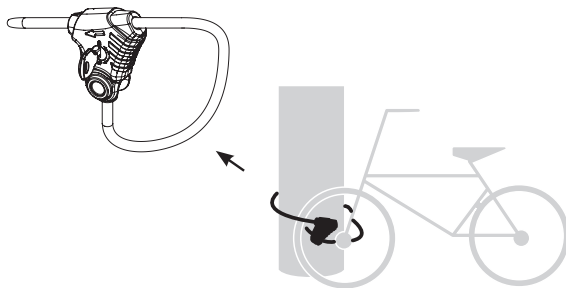

• Use "Double Loop" to lock 2 objects at one