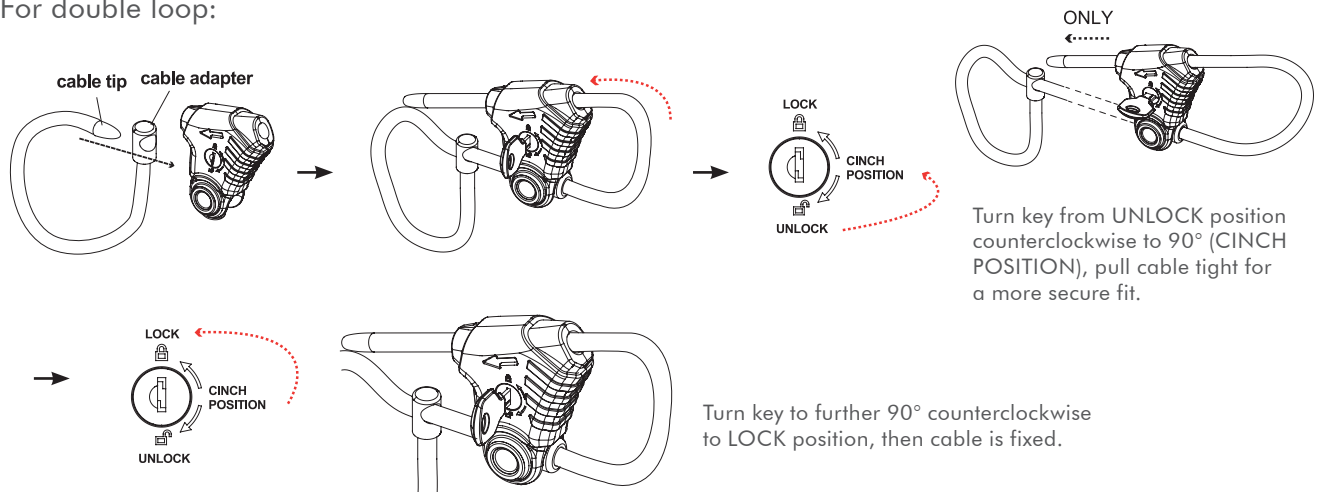

Features:

- » 2-meter adjustable cables for application flexibility
- » Durably designed locking mechanism fixes the cable tightly at any position
- » Cable is made from braided steel for strength and flexibility
- » Rust-resistant lock and vinyl-coated cable provide superior weather and scratch resistance
- » Can use "Single Loop" to lock one solid item, or use "Double Loop" to lock 2 objects at one
- » Cable size: Ø10mm/L2000mm
- » Lock spec.: W79.1 x D38 x H102.6mm

Made in Taiwan

Best Connectivity

LogiLink®

Adjustable Cable Lock

Art. No.: SC0220

How to Use:

For single loop:

For double loop:

* The specifications and pictures are subject to change without notice.
*All trade names referenced are the registered trademark of their respective owners.

Made in Taiwan

Best Connectivity

LogiLink®

Adjustable Cable Lock

Art. No.: SC0220

2-meter
Adjustable
Cables

Single
Loop
to Lock

Double
Loop
to Lock

Rust-
resistant
Lock

Scratch
Resistance

Package Contents:

- » 1 x Adjustable Cable Lock
- » 2 x Keys