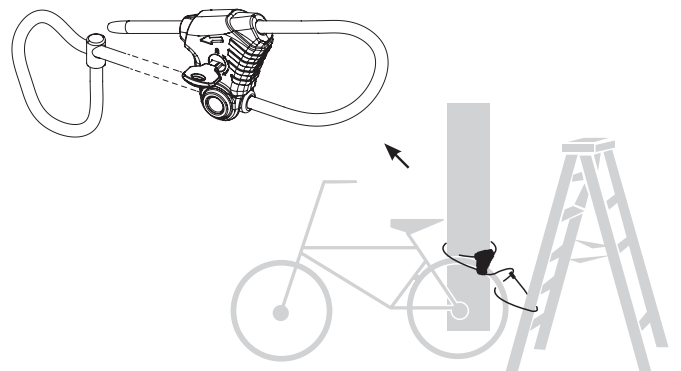

LogiLink®

Adjustable Cable Lock

Art. No.: SC0220

This durable and adjustable cable lock is to hold the cable at any position from 30cm to 2m for the perfect fit. Easily use for the indoor and outdoor applications, e.g. bicycles, motorcycles, grilles, tools and ladders.

Features:

- » 2-meter adjustable cables for application flexibility
- » Durably designed locking mechanism fixes the cable tightly at any position
- » Cable is made from braided steel for strength and flexibility
- » Rust-resistant lock and vinyl-coated cable provide superior weather and scratch resistance
- » Can use "Single Loop" to lock one solid item, or use "Double Loop" to lock 2 objects at one
- » Cable size: Ø10mm/L2000mm
- » Lock spec.: W79.1 x D38 x H102.6mm

• Use "Single Loop" to lock one solid item

• Use "Double Loop" to lock 2 objects at one

Best Used For:

- » Bicycles
- » Motorcycles, Mopeds & Scooters, ATVs
- » Grills & Lawnmowers
- » Tools & Ladders

* The specifications and pictures are subject to change without notice.
* All trade names referenced are the registered trademark of their respective owners.

Made in Taiwan

Best Connectivity

LogiLink®

Adjustable Cable Lock

Art. No.: SC0220

How to Use:

For single loop:

For double loop: