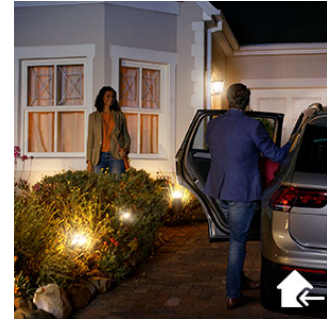

Welcome you home

Experience the comfort of your lights turning on automatically when you arrive and turning off when you leave. Unpack your car, enter your house, all with the comfort of the right light. Just set the Hue app to Home or Away mode to switch on all your lights, or let geolocation do it for you, all without touching a button. It's as easy as that.