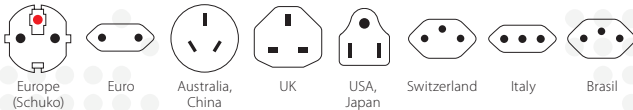

PRO – World

The most powerful 3-pole world travel adapter for travellers from all over the world

The exceptional travel adapter PRO – World ensures a simple and safe connection of 2- and 3-pole devices from and to more than 205 countries. The available power of up to 1575 W makes it unique in its application even for powerful devices like laptops or travel hairdryers. Wherever the traveller comes from, the World Adapter PRO – World provides the safest solution of plugging in devices around the world.

Suitable for

Compatibility (Input)

Compatibility (Output)

Packaging (Retail)

Product Category

- World Travel Adapter: PRO series

Technical Specifications

- Designed in Switzerland
- Suitable for equipment with earthed & unearthed plugs (2- & 3-pole)
- Input plugs: Europe (Schuko & 2-pole Euro), Australia/China, UK, USA/Japan, Switzerland, Italy, Brasil
- Output plugs: Europe (Schuko), Australia/China, UK, USA, Switzerland, Italy, Brasil
- Input voltage: 100 V – 250 V
- Max. load: 6.3 A
- Power rating: e.g. 100 V – 630 W / 250 V – 1575 W
- Replaceable fuse: T 6.3 A
- Does not convert voltage

Weight

- Adapter incl. top: 182 g
- Adapter incl. top + packaging: 237 g

Dimensions

- Adapter incl. top: L 72 mm W 58 mm H 67 mm
- Adapter incl. top + packaging: L 150 mm W 150 mm H 75 mm

Packaging Unit

- Master retail: 20
- Dimensions master retail: L 345 mm W 410 mm H 385 mm
- Pallet: 1000 pcs