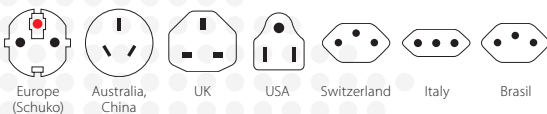

PRO – World

The most powerful 3-pole world travel adapter for travellers from all over the world

The exceptional travel adapter PRO – World ensures a simple and safe connection of 2- and 3-pole devices from and to more than 205 countries. The available power of up to 1575 W makes it unique in its application even for powerful devices like laptops or travel hairdryers. Wherever the traveller comes from, the World Adapter PRO – World provides the safest solution of plugging in devices around the world.

Suitable for

Compatibility (Input)

Compatibility (Output)

Packaging (Retail)

Product Category

- World Travel Adapter: PRO series

Technical Specifications

- Designed in Switzerland
- Suitable for equipment with earthed & unearthed plugs (2- & 3-pole)
- Input plugs: Europe (Schuko & 2-pole Euro), Australia/China, UK, USA/Japan, Switzerland, Italy, Brasil
- Output plugs: Europe (Schuko), Australia/China, UK, USA, Switzerland, Italy, Brasil
- Input voltage: 100 V – 250 V
- Max. load: 6.3 A
- Power rating: e.g. 100 V – 630 W / 250 V – 1575 W
- Replaceable fuse: T 6.3 A
- Does not convert voltage

Weight

- Adapter incl. top: 182 g
- Adapter incl. top + packaging: 237 g

Dimensions

- Adapter incl. top: L 72 mm W 58 mm H 67 mm
- Adapter incl. top + packaging: L 150 mm W 150 mm H 75 mm

Packaging Unit

- Master retail: 20
- Dimensions master retail: L 345 mm W 410 mm H 385 mm
- Pallet: 1000 pcs