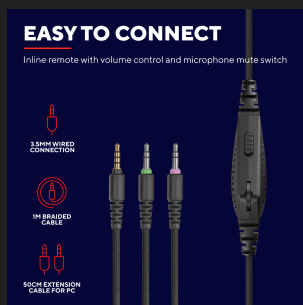

## COLOUR VERSIONS

**GXT 411K Radius Multiplatform Headset - black camo**  
24360

**GXT 411C Radius Multiplatform Headset - jungle camo**  
24359

PRODUCT VISUAL 1

PRODUCT PICTORIAL 1

PRODUCT PICTORIAL 2

PRODUCT PICTORIAL 3