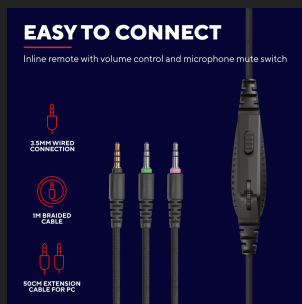

PRODUCT PICTORIAL 1