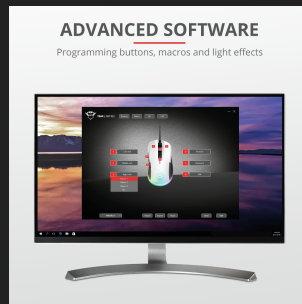

PRODUCT PICTORIAL 4