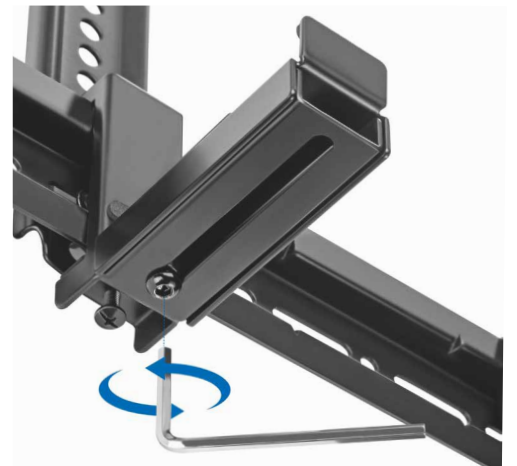

## Wide Compatibility

Works perfectly for VESA sizes up to 800x400mm, including fixed, tilt, and full-motion TV mounts or TV stands.

## Install Any Way You Want

Mount the soundbar above or below the TV.

Mount on th wall

Mount below TV

Mount above TV

## Adjustable Base Holder

Fits any soundbar width between 86-155 mm.

## Specification:

Applicable Device	Soundbar (width:86–155 mm)
Weight Capacity	15 kg
Depth Range	86–155 mm
Material	Steel, plastic
Color	Black
Dimensions	195 x 844 x 462 mm
Weight	542 g
Installation	Double stud, solid wall mounted, VESA compatible