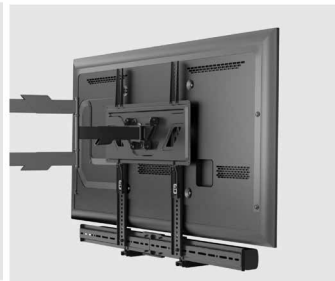

## Wide Compatibility

Works perfectly for VESA sizes up to 800x400mm, including fixed, tilt, and full-motion TV mounts or TV stands.

## Install Any Way You Want

Mount the soundbar above or below the TV.

Mount on th wall

Mount below TV

Mount above TV

## Adjustable Base Holder

Fits any soundbar width between 86-155 mm.