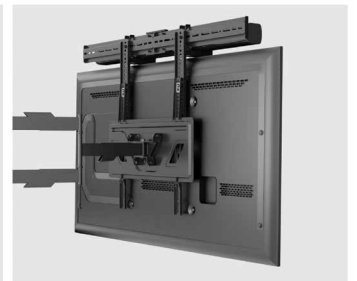

## Wide Compatibility

Works perfectly for VESA sizes up to 800x400mm, including fixed, tilt, and full-motion TV mounts or TV stands.

## Install Any Way You Want

Mount the soundbar above or below the TV.

Mount on th wall

Mount below TV

Mount above TV

## Adjustable Base Holder

Fits any soundbar width between 86-155 mm.

## Specification:

Applicable Device	Soundbar (width:86–155 mm)
Weight Capacity	15 kg
Depth Range	86–155 mm
Material	Steel, plastic
Color	Black
Dimensions	195 x 844 x 462 mm
Weight	542 g
Installation	Double stud, solid wall mounted, VESA compatible