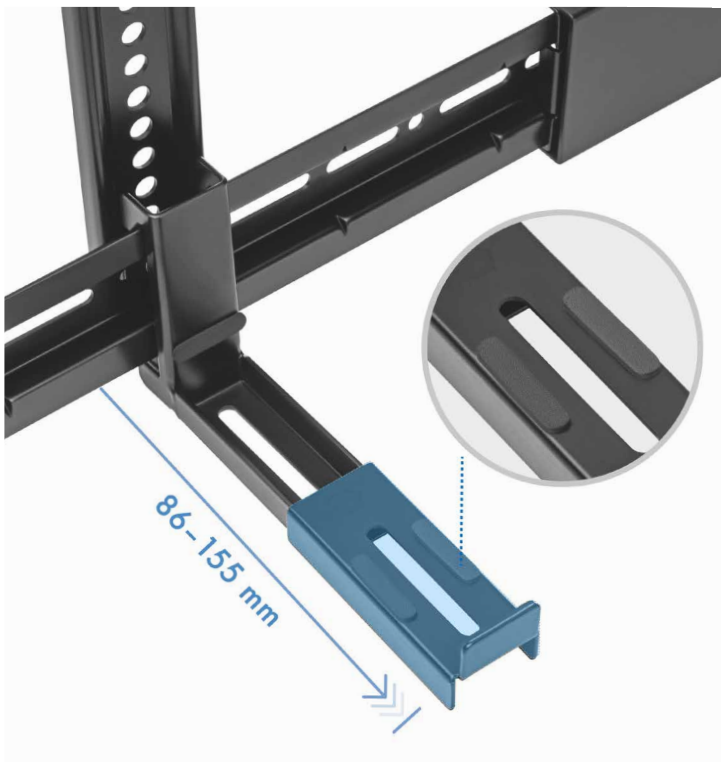

## Wide Compatibility

Works perfectly for VESA sizes up to 800x400mm, including fixed, tilt, and full-motion TV mounts or TV stands.

## Install Any Way You Want

Mount the soundbar above or below the TV.

Mount on th wall

Mount below TV

Mount above TV

## Adjustable Base Holder

Fits any soundbar width between 86-155 mm.

## Specification:

Applicable Device	Soundbar (width:86–155 mm)
Weight Capacity	15 kg
Depth Range	86–155 mm
Material	Steel, plastic
Color	Black
Dimensions	195 x 844 x 462 mm
Weight	542 g
Installation	Double stud, solid wall mounted, VESA compatible