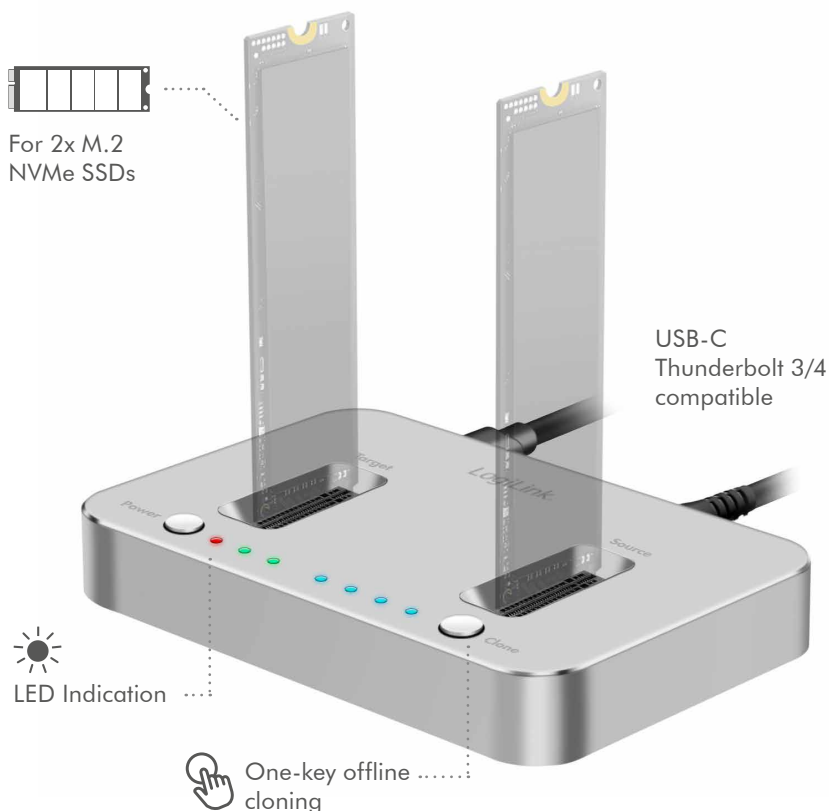

LogiLink®

2-Port M.2 NVMe SSD Docking Station

With Offline Clone Function

Art. No.: QP0033

The portable USB-C Docking Station provides an easier way to connect two M.2 SSDs with computer. Enabling fast data transfer, storage expansion, file backup or recovery.

Features:

- » Compliant to USB 3.2 Gen 2 with transfer rate up to 10 Gbps
- » Designed for M key (2230/2242/2260/2280 mm) SSD
- » Tool free installation allows you to install SSDs quickly
- » One-key offline cloning saves energy and time by eliminating the need for a laptop or computer
- » Supports plug & play and hot swap, no driver required
- » Freestanding design that dissipates heat and exhausts efficiently
- » Supports Windows, Mac OS, iPad OS, Linux, Android, Chrome OS

Specification:

USB Version	USB 3.2 Gen 2
Connection	USB-C male
Interface	M.2 NVMe SSD
Data Transfer Rate	Up to 10 Gbps
Thunderbolt 3/4 Compatible	Yes
LED Indication	Red/Green/Blue LEDs
Supporting M.2 PCIe SSD Type	M Key 2230/2242/2260/2280
M.2 PCIe Control Standard	NVMe
Supporting SSD Capacity	Up to 16 TB
Hot Plug & Plug & Play	Yes
Power On/Off Button	Yes
Power By	DC 12 V/2 A (24 W max.)
Compatibility	Windows, Mac OS, iPad OS, Android, Chrome OS and Linux
Housing Material	Aluminum
Color	Silver
Operating Temperature	-10–60°C
Operating Humidity	25–60% RH (no condensation)
Dimensions	10 x 6.6 x 1.4 cm
Weight	123 g

Specification of External Power Supply:

Input Voltage	100–240 V, 50/60 Hz 0.5 A max.
Output Power	12 V/2 A, 24 W
DC Plug	9.8 x 5.5 x 2 mm
Dimensions	79 x 67.9 x 43.8 mm
Cable Length	1.2 m
Weight	0.105 kg