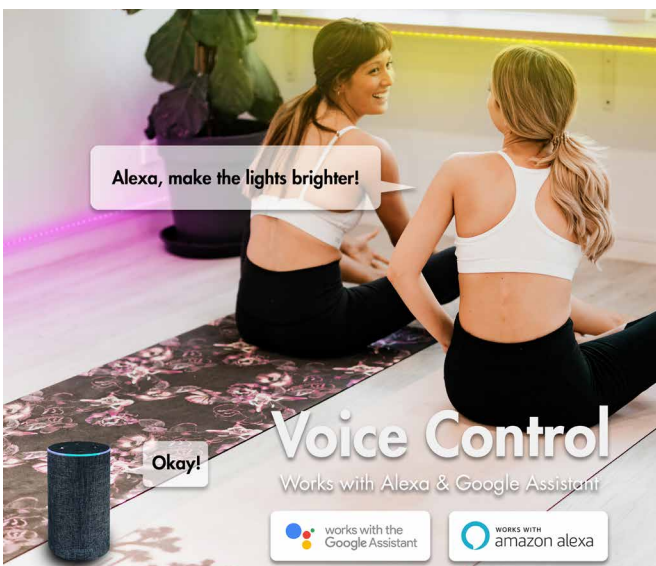

### App Remote Control

Wi-Fi Smart RGB LED Strip can be controlled through your existing Wi-Fi network via the free *Smart Life* or *Megos Smart Home* app.

Smart Life

Megos Smart Home

Download the free APP from the App Store or Google Play store.

### Schedule Unique Lightings

Preset brightness and color modes to fit your activity or interior.

### Remote Control from Anywhere

Control your lighting from anywhere with your phone via the app, even if you're not at home.

### Works with Amazon Alexa and Google Home

Manage your lights through voice control to make your life effortless.