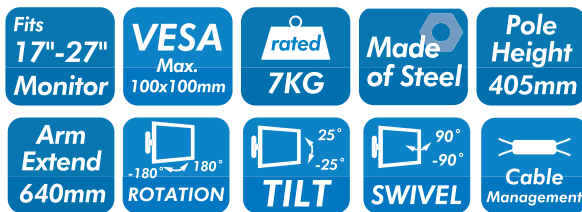

For 17"-27" Monitor

Art. No.: BP0107

Features:

- » Steel construction providing a sleek and elegant look, with maximum weight capacity of 7kg
- » Height adjustable up to 405mm, with 640mm arm extension, Tilt capacity: $-25^{\circ}\sim 25^{\circ}$, Swivel capacity: $-90^{\circ}\sim 90^{\circ}$ and Rotation capacity: $-180^{\circ}\sim 180^{\circ}$
- » Compatible with VESA 75x75mm, 100x100mm
- » Easy cable management keeps everything organized
- » Two Mounting Options: both desk clamp and grommet are included
- » Fit for 17"-27" LCD Monitor

RoHS
compliant

*The specifications and pictures are subject to change without prior notice.
*All trade names referenced are the registered trademarks of their respective owners.

Made in China

LogiLink®

Triple-Monitor Desk Mount with Adjustable Arm

For 17"-27" Monitor

Art. No.: BP0107

Specification:

Screen Size	17"-27"
Material	Steel
Rated Load	7kg
VESA	75x75, 100x100
Tilt	-25°~25°
Swivel	-90°~90°
Rotation	-180°~180°
Pole Height	405mm
Arm Extension	640mm
Clamp Thickness	Clamp:10-88mm, Grommet:10-75mm
Color	Black
Dimensions	1394 x 167 x 556mm