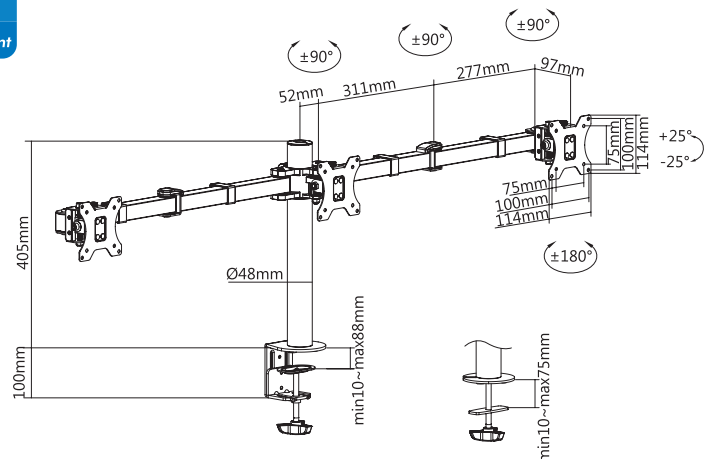

For 17"-27" Monitor

Art. No.: BP0107

Features:

- » Steel construction providing a sleek and elegant look, with maximum weight capacity of 7kg
- » Height adjustable up to 405mm, with 640mm arm extension, Tilt capacity: $-25^{\circ}\sim 25^{\circ}$, Swivel capacity: $-90^{\circ}\sim 90^{\circ}$ and Rotation capacity: $-180^{\circ}\sim 180^{\circ}$
- » Compatible with VESA 75x75mm, 100x100mm
- » Easy cable management keeps everything organized
- » Two Mounting Options: both desk clamp and grommet are included
- » Fit for 17"-27" LCD Monitor

For 17"-27" Monitor

Art. No.: BP0107

Specification:

Screen Size	17"-27"
Material	Steel
Rated Load	7kg
VESA	75x75, 100x100
Tilt	-25°~25°
Swivel	-90°~90°
Rotation	-180°~180°
Pole Height	405mm
Arm Extension	640mm
Clamp Thickness	Clamp:10-88mm, Grommet:10-75mm
Color	Black
Dimensions	1394 x 167 x 556mm

Package Contents:

- » 1 x Monitor Desk Mount
- » 1 x Screw Package
- » 1 x User Manual

Package Information:

- » Packing Dimension: 532 x 435 x 117mm
- » Packing Weight: 7.21kg
- » Carton Dimension: 550 x 450 x 370mm
- » Carton Q'ty: 3pcs
- » Carton Weight: 22.75kg