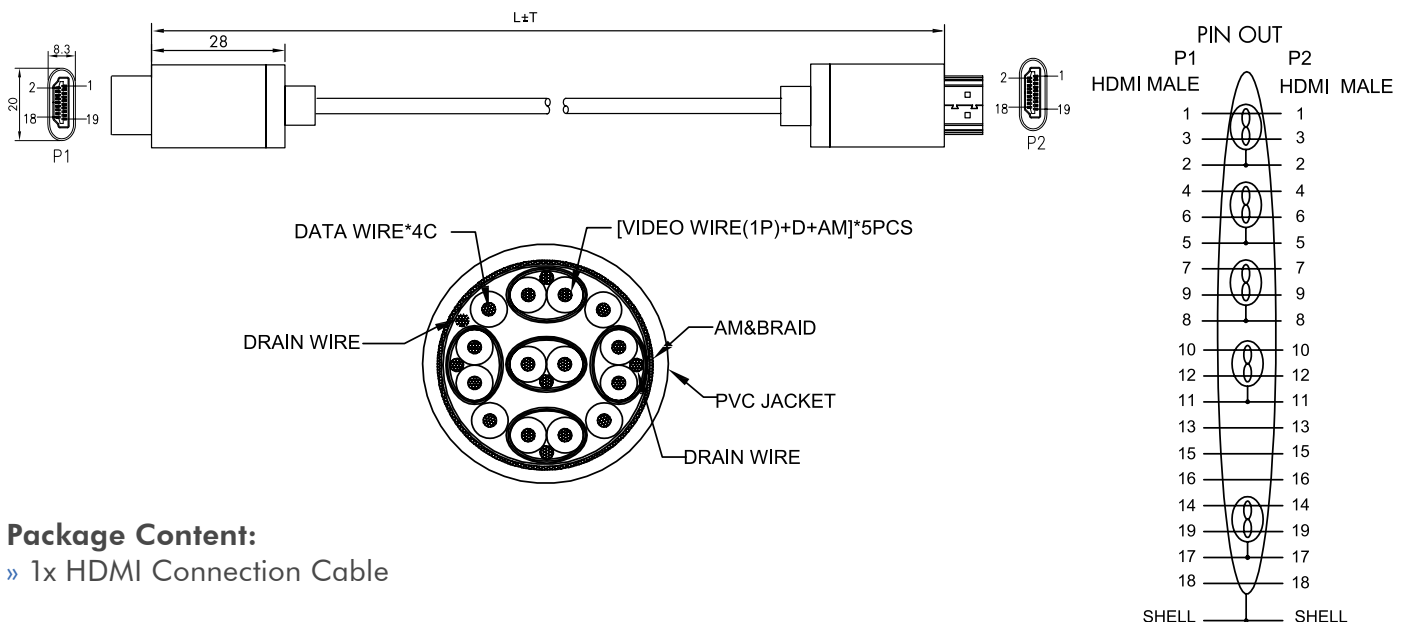

Made in China

LogiLink®

4K HDMI™ Connection Cable

HDMI male to HDMI male

Art. No.: **CHA0100**
CHA0101
CHA0102
CHA0103

Specifications:

Connection 1	HDMI-A 19pin, male
Connection 2	HDMI-A 19pin, male
Connector Material	Gold-Plated
Max. Resolution	4K@60 Hz
Supported Bandwidth	18 Gbps
Color	Black/Grey

Package Content:

» 1x HDMI Connection Cable

Package Information:

Art-No.	Packing Dimension	Packing Weight	Carton Dimension	Carton Q'ty	Carton Weight
CHA0100	193x177x15 mm	0.067 kg	420x380x220 mm	80 pcs	6.4 kg
CHA0101	253x234x18 mm	0.12 kg	500x270x520 mm	80 pcs	10.6 kg
CHA0102	253x234x30 mm	0.158 kg	500x270x520 mm	60 pcs	10.5 kg
CHA0103	253x234x25 mm	0.24 kg	500x270x520 mm	50 pcs	13.4 kg