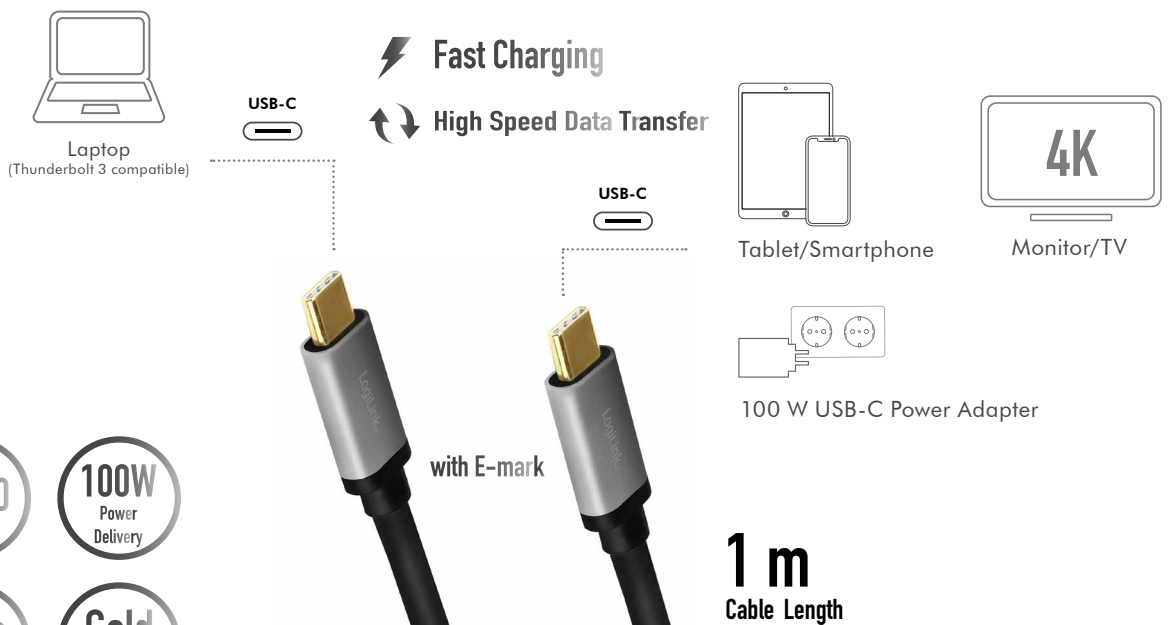

## USB-C™ 3.2 Gen 2 Cable with E-mark & PD, 1 m

Art. No.: CUA0107

This USB-C 3.2 Gen 2 cable provides you the fastest charging and synchronization; the PD fast charging with E-mark chip supports the device intelligently and delivers the fastest available current up to 20 V/5 A (100 W). Sync the data of your laptops, tablets and smartphones at high speed up to 10 Gbps.

- » Supports Power Delivery 3.0 up to 100 W (20 V/5 A); with an E-mark chip allows you to reliably power USB-C devices at the possible fastest speed
- » Supports data transfer speeds of up to 10 Gbps
- » Compatible with Thunderbolt 3
- » Supports charging, data transfer for audio and video resolution up to Ultra HD 4K@60 Hz
- » Works for source devices with USB-C or Thunderbolt 3 port interfaces that support the DisplayPort alternate mode ( DP Alt mode )
- » Enjoy the highly qualified image quality and sound effect
- » Supports reversible USB-C connector
- » USB-C plug with gold plated connector and contacts provides a solid quality for connection
- » Slim and elegant design with aluminum alloy body and unibody structure
- » Compatible with most USB-C enabled Laptop, smartphone and tablet devices

### Specifications:

Connection 1	USB-C 3.2 Gen 2, male
Connection 2	USB-C 3.2 Gen 2, male
Connector Material	Gold-Plated
Data Transfer Rate	Up to 10 Gbps
Max. Resolution	4K@60 Hz
Max. Current	Up to 5 A
Cable Length	1 m
Color	Black/Grey