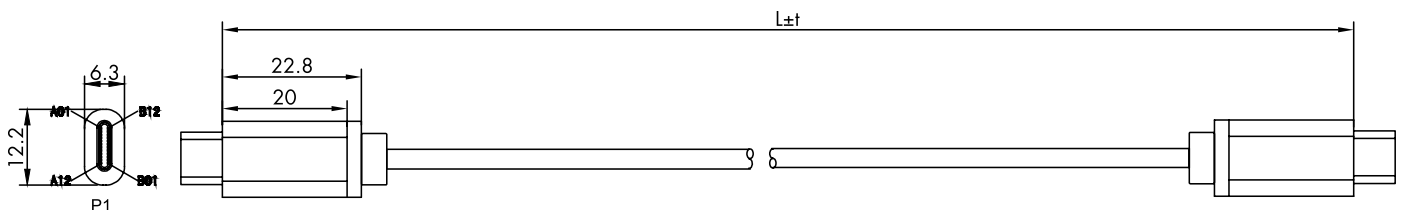

### Specifications:

Connection 1	USB-C 3.2 Gen 2, male
Connection 2	USB-C 3.2 Gen 2, male
Connector Material	Gold-Plated
Data Transfer Rate	Up to 10 Gbps
Max. Resolution	4K@60 Hz
Max. Current	Up to 5 A
Cable Length	1 m
Color	Black/Grey