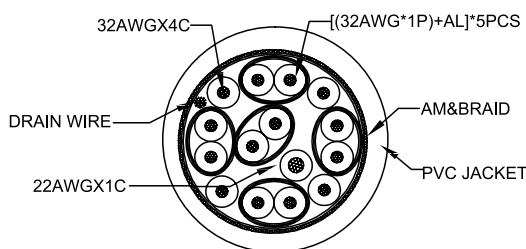

### Specifications:

Connection 1	USB-C 3.2 Gen 2, male
Connection 2	USB-C 3.2 Gen 2, male
Connector Material	Gold-Plated
Data Transfer Rate	Up to 10 Gbps
Max. Resolution	4K@60 Hz
Max. Current	Up to 5 A
Cable Length	1 m
Color	Black/Grey