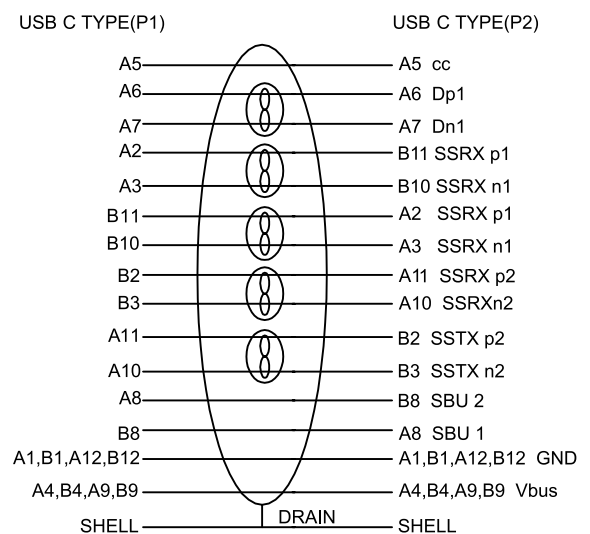

PIN ASSIGNMENT:

Package Content:

- » 1x USB-C 3.2 Gen 2 Cable

Package Information:

- » Packing Dimension: 193x177x10 mm
- » Packing Weight: 0.045 kg
- » Carton Dimension: 420x380x220 mm
- » Carton Q'ty: 140 pcs
- » Carton Weight: 7.7 kg

*The specifications and pictures are subject to change without prior notice.
*All trade names referenced are the registered trademarks of their respective owners.

Made in China