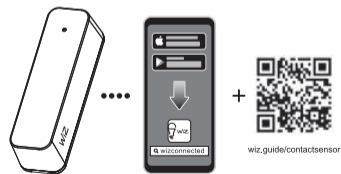

WIZ

WIZ Contact Sensor
User Manual
9290041219

Excl.

①

①

①

①