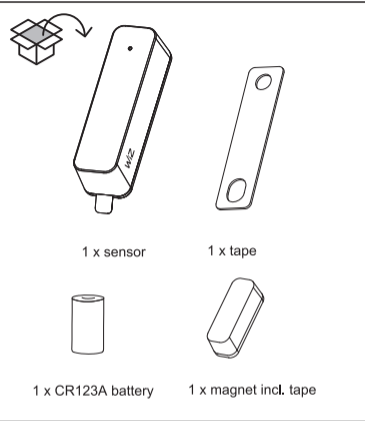

WIZ

WIZ Contact Sensor
User Manual
9290041219

Excl.

①

①

①

①