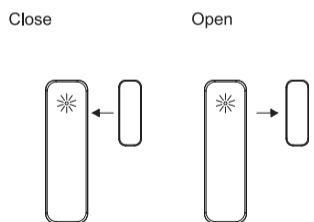

WIZ

WIZ Contact Sensor
User Manual
9290041219

Excl.

①

①

①

①